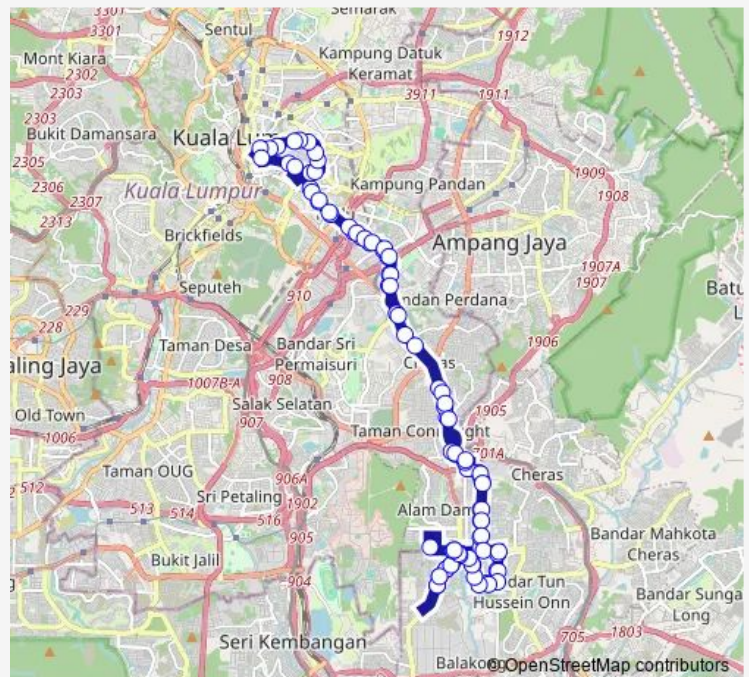

Friday 05:30-18:30

Saturday 06:00-17:30

Sunday 06:00-17:30

Route info

Direction: KI423 Prima Alam Damai

Stops: 91

Trip Duration: 0 hour 50 min

KI2176 Connaught Avenue