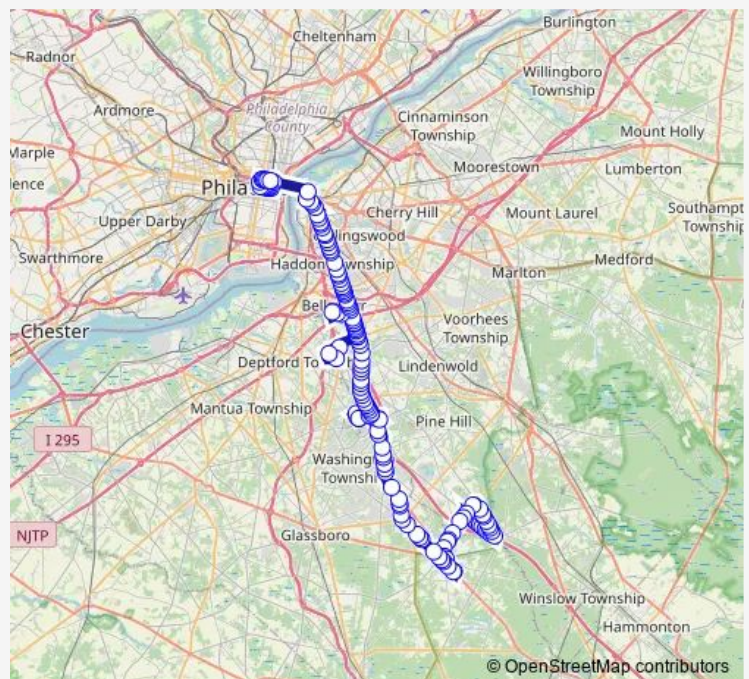

Vine ST AT 12th St

Vine ST AT 11th St

Vine ST AT 10th St

Vine ST AT 8TH St

Broadway Across From Wrtc

Haddon AVE AT Benson St

Haddon AVE AT Newton Ave

Haddon AVE AT Pine St

Thursday 05:42

Friday 05:42

Saturday —

Sunday —

Route info

Direction: 6TH ST AT Race St

Stops: 130

Trip Duration: 1 hour 56 min