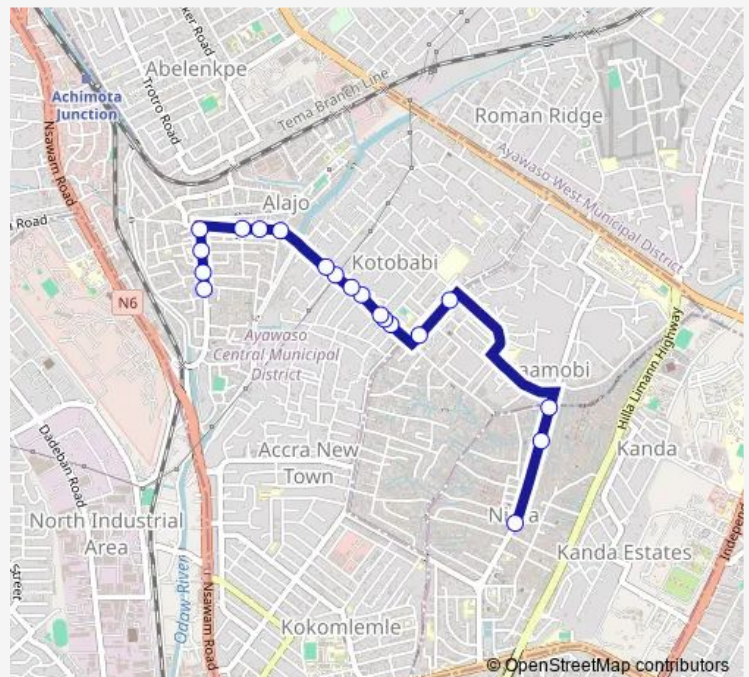

Polo Junction

Merciful Hotel

Alajo Blue Kiosk

Alajo T-Junction

Pele

Taxi Rank Alajo

Alajo Station

### Route schedule

Nima Station — Alajo Station

Monday 06:00

Tuesday 06:00

Wednesday 06:00

Thursday 06:00

Friday 06:00

Saturday 06:00

### Route info

Direction: Nima Station

Stops: 19

Trip Duration: 0 hour 39 min

400 — Nima Overhead Maamobi ↔ Alajo Station

**Direction**

Alajo Station — Alaska (Nima Maamobi)

19 stops

## Route info

Direction: Alajo Station

Stops: 19

Trip Duration: 0 hour 19 min

400 Bus time schedules and route maps are available in an offline PDF at [busmaps.com](https://busmaps.com). Use the [busmaps.com](https://busmaps.com) website to see live bus times, train schedule or subway schedule, and step-by-step directions for all public transit in Accra