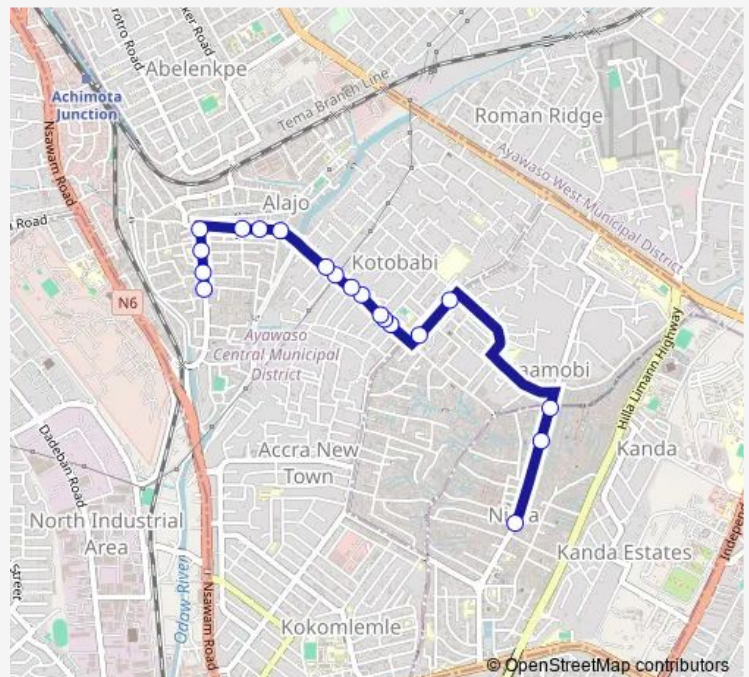

Saturday 06:00

Sunday 06:00

Route info

Direction: Nima Station

Stops: 19

Trip Duration: 0 hour 39 min

400 — Nima Overhead Maamobi ↔ Alajo Station

Direction

Alajo Station — Alaska (Nima Maamobi)

19 stops

[Open route schedule](#)

Alajo Station

Taxi Rank Alajo

Pele

Alajo T-Junction

Alajo Blue Kiosk

Polo Junction

Ridge

Modest

Kotobabi Down (Polo Park)

Ojawe

Kotobabi Night Market

Prempeh

Tobinco Junction

Monday 06:00

Tuesday 06:00

Wednesday 06:00

Thursday 06:00

Friday 06:00

Saturday 06:00

Sunday 06:00

Route info