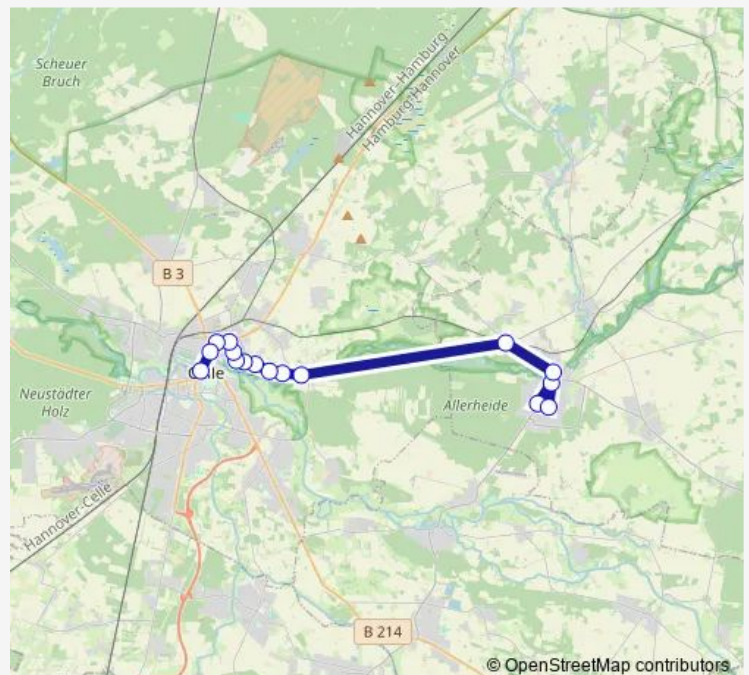

### Route schedule

Lachendorf Ortsmitte — Celle Schlossplatz/Kanzleistraße

Monday 06:00

Tuesday —

Wednesday —

Thursday 06:00

Friday 06:00

Saturday —

### Route info

Direction: Lachendorf Ortsmitte

Stops: 16

Trip Duration: 0 hour 31 min