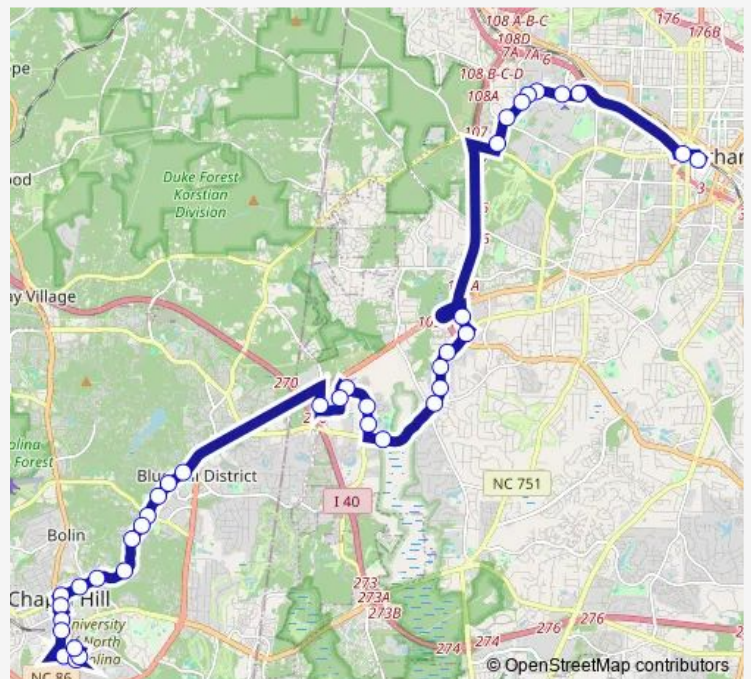

Mt. Moriah Rd at Danziger Dr

Route schedule

Durham Station — Manning Dr at UNC Hospitals (CG Lot)

Monday 06:15-22:00

Tuesday 06:15-22:00

Wednesday 06:15-22:00

Thursday 06:15-22:00

Friday 06:15-22:00

Saturday 07:00-22:00

Sunday 07:00-20:00

Route info

Direction: Durham Station

Stops: 38

Trip Duration: 1 hour 5 min

400 — Durham-Chapel Hill

E Franklin St at Booker Creek Greenway

Mason Farm Rd at Ambulatory Care Center (Eb)

Mason Farm Rd at Odum Village

East Dr at Jackson Cir

Manning Dr at UNC Hospitals (CG Lot)

Direction

Manning Dr at UNC Hospitals (CG Lot) — Durham Station

33 stops

Thursday 06:34-22:15

Friday 06:34-22:15

Saturday 07:20-22:15

Sunday 07:20-20:15

Route info

Direction: Manning Dr at UNC Hospitals (CG Lot)

Stops: 33

Trip Duration: 0 hour 55 min