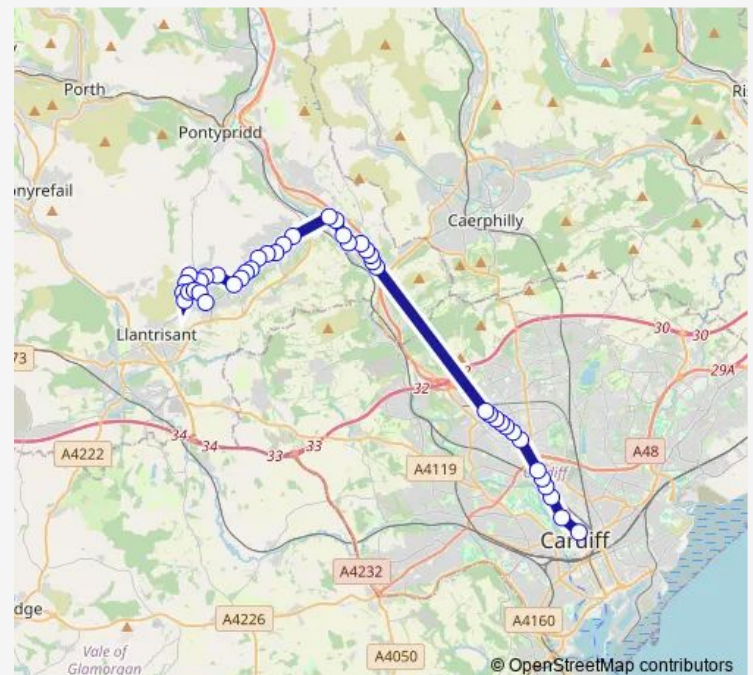

Thursday 06:00-22:50

Friday 06:00-22:50

Saturday 06:00-22:50

Sunday 09:00-17:00

Route info

Direction: Gwaun Miskin Terminus

Stops: 48

Trip Duration: 0 hour 54 min

Saturday 07:00-23:15

Sunday 10:00-18:00

Route info

Direction: Greyfriars Road GH

Stops: 42

Trip Duration: 0 hour 45 min

Lloyds Bank

St David's Manor