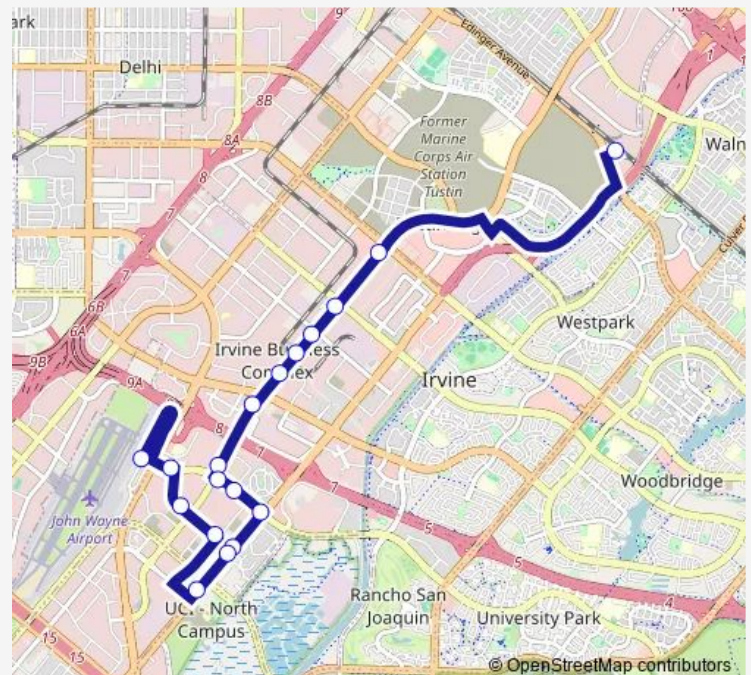

Route schedule

Tustin Metrolink Station-Dock 1 — Airport-Arrival Terminal

Monday 06:23-18:48

Tuesday 06:23-18:48

Wednesday 06:23-18:48

Thursday 06:23-18:48

Friday 06:23-18:48

Saturday —

Sunday —

Route info

Direction: Tustin Metrolink Station-Dock 1

Stops: 18

Trip Duration: 0 hour 29 min

400 — ishuttle 400a

Direction

Airport-Arrival Terminal — Tustin Metrolink Station-Dock 1

17 stops

[Open route schedule](#)

Airport-Arrival Terminal

DUPONT-MICHELSON

DUPONT-VON KARMAN

Jamboree-Birch

Jamboree-Campus

Jamboree-Dupont

Thursday 05:34-17:56

Friday 05:34-17:56

Saturday —

Sunday —

Route info

Direction: Airport-Arrival Terminal

Stops: 17

Trip Duration: 0 hour 34 min