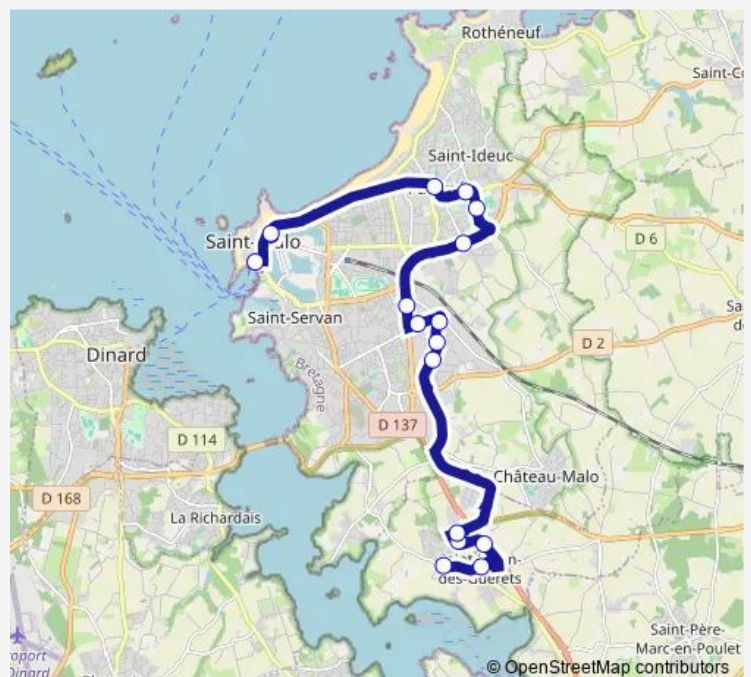

Petit Paramé

Henri Lemarié

Paramé Cimetière

Paramé Mairie

Intra-Muros

Porte de Dinan

Route schedule

Saint-Jouan Stade — Porte de Dinan

Monday 07:15

Tuesday 07:15

Wednesday 07:15

Thursday 07:15

Friday 07:15

Saturday —

Sunday —

Route info

Direction: Saint-Jouan Stade

Stops: 16

Trip Duration: 0 hour 40 min

400 — Ligne 400

400 Bus time schedules and route maps are available in an offline PDF at busmaps.com. Use the busmaps.com website to see live bus times, train schedule or subway schedule, and step-by-step directions for all public transit in Saint-Malo