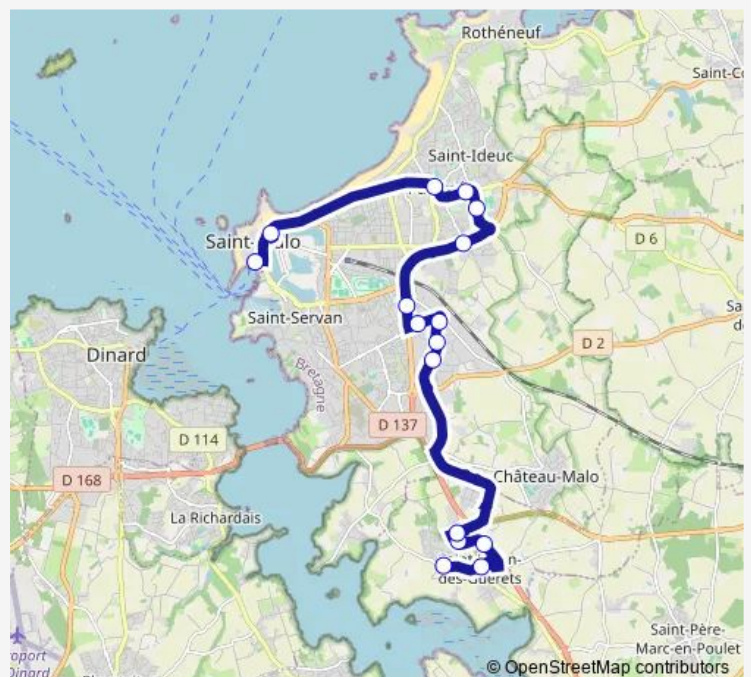

Henri Lemarié

Paramé Cimetière

Paramé Mairie

Intra-Muros

Porte de Dinan

**Route schedule**

Saint-Jouan Stade — Porte de Dinan

Monday 07:15

Tuesday 07:15

Wednesday 07:15

Thursday 07:15

Friday 07:15

Saturday —

Sunday —

**Route info**

Direction: Saint-Jouan Stade

Stops: 16

Trip Duration: 0 hour 40 min

400 — Ligne 400

**BusMaps**

400 Bus time schedules and route maps are available in an offline PDF at [busmaps.com](https://busmaps.com). Use the [busmaps.com](https://busmaps.com) website to see live bus times, train schedule or subway schedule, and step-by-step directions for all public transit in Saint-Malo