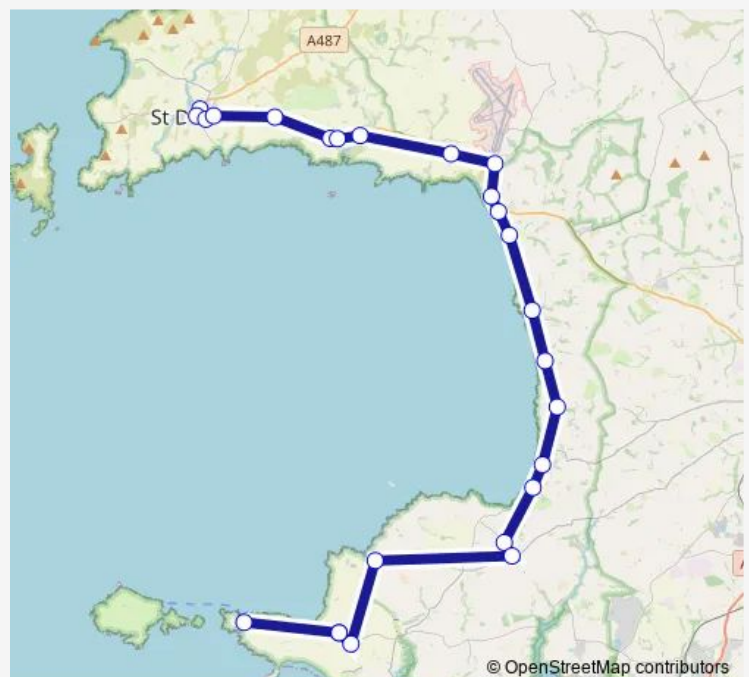

Thursday 08:40-16:40

Friday 08:40-16:40

Saturday —

Sunday —

Route info

Direction: New Street Playground

Stops: 25

Trip Duration: 1 hour 35 min

400 — Marloes - St David`s `puffin Shuttle` via Newgale **BusMaps**

Marloes Cricket Ground

Lobster Pot

Martin's Haven

Lobster Pot

Direction

Lobster Pot — Ffordd yr Efail 2

40 stops

Friday 10:15-18:15

Saturday —

Sunday —

Route info

Direction: Lobster Pot

Stops: 40

Trip Duration: 1 hour 57 min

New Street Playground