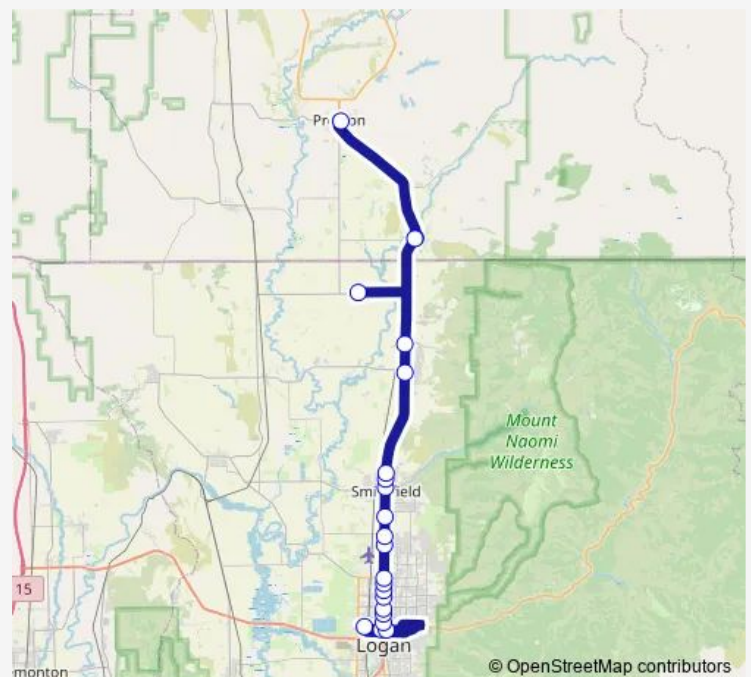

Monday 04:55-05:55

Tuesday 04:55-05:55

Wednesday 04:55-05:55

Thursday 04:55-05:55

Friday 04:55-05:55

Saturday —

Sunday —

Route info

Direction: 754 West 600 North(Cvtd Offices)

Stops: 22

Trip Duration: 1 hour 14 min

16 AM — Logan, Lewiston, Preston

31 South 100 East(Preston)

185 South State(Franklin)

Direction

185 South State(Franklin) — 585 North 800 West(Logan City Service)

27 stops

[Open route schedule](#)

185 South State(Franklin)

50 West Center(Lewiston)

901 North 200 West (On Request Only)(Pepperidge Farm)

125 South 200 West(Richmond)

631 North Main(Concrete Wall Smithfield)

Thursday 06:10-07:10

Friday 06:10-07:10

Saturday —

Sunday —

Route info

Direction: 185 South State(Franklin)

Stops: 27

Trip Duration: 1 hour 0 min