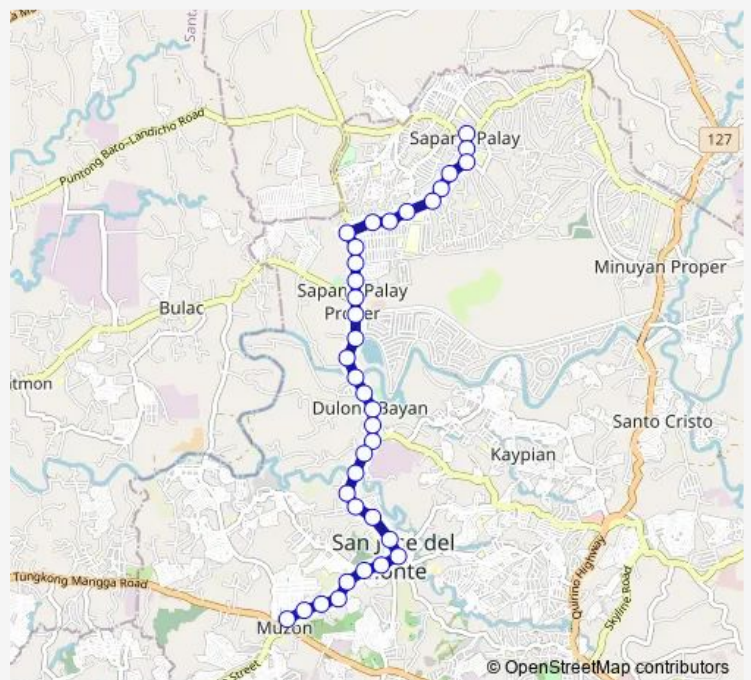

Balasing - San Jose Rd / Dr Eduardo V. Roquero Sr. Rd, City of San Jose del Monte, Manila — Kairos Hospital, City of San Jose del Monte, Manila

Monday	00:00
Tuesday	00:00
Wednesday	00:00
Thursday	00:00
Friday	00:00
Saturday	00:00
Sunday	00:00

**Route info**

Direction: Balasing - San Jose Rd / Dr Eduardo V. Roquero Sr. Rd, City of San Jose del Monte, Manila

Stops: 36

Trip Duration: 0 hour 40 min

■ Sampol Meycauayan via San Jose

Sapang Palay Proper Elementary School, City of San Jose del Monte, Manila