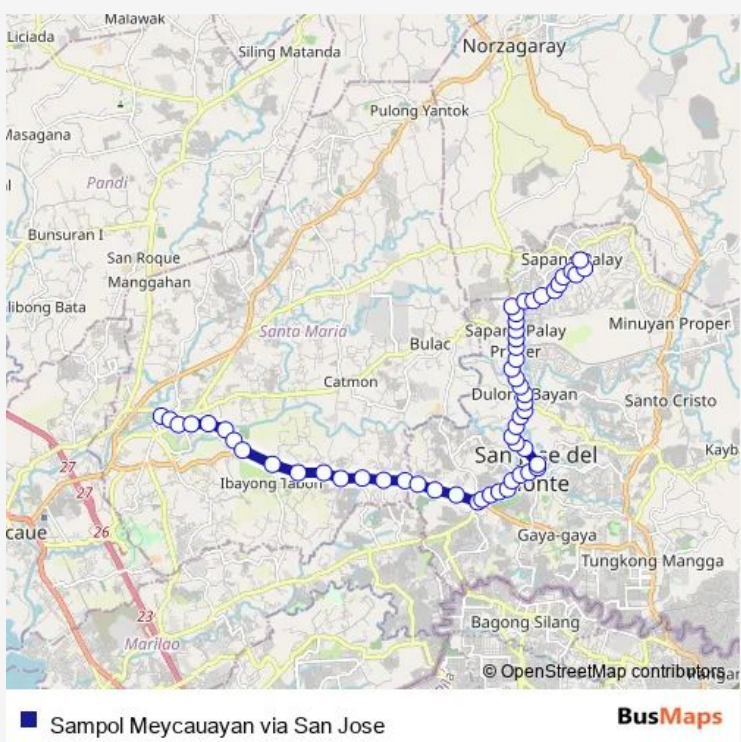

# Bus Sampol Meycauayan via San Jose

[Go to website](#)

**Direction**  
 Sta Maria Public Market, Santa Maria — Matiyaga St, City of San Jose del Monte, Manila  
 56 stops  
[Open route schedule](#)

- Sta Maria Public Market, Santa Maria
- M de Leon Street, Santa Maria
- R Mercado Street, Santa Maria
- R Mercado Street, Santa Maria
- R Mercado Street, Santa Maria
- R Mercado Street, Santa Maria
- R Mercado Street, Santa Maria
- R Mercado Street, Santa Maria
- Sta Maria Tungkong Mangga Road, Santa Maria
- Sta Maria Tungkong Mangga Road, Santa Maria
- Sta Maria Tungkong Mangga Road, Santa Maria
- Sta Maria Tungkong Mangga Road, Santa Maria
- Sta Maria Tungkong Mangga Road, Santa Maria
- Sta Maria Tungkong Mangga Road, City of San Jose del Monte
- Sta Maria Tungkong Mangga Road, City of San Jose del Monte
- Sta Maria Tungkong Mangga Road, City of San Jose del Monte
- Sta Maria Tungkong Mangga Road, City of San Jose del Monte
- Sta Maria Tungkong Mangga Road, City of San Jose del Monte

**Route schedule**  
 Sta Maria Public Market, Santa Maria — Matiyaga St, City of San Jose del Monte, Manila

Monday	00:00
Tuesday	00:00
Wednesday	00:00
Thursday	00:00
Friday	00:00
Saturday	00:00
Sunday	00:00

**Route info**  
 Direction: Sta Maria Public Market, Santa Maria  
 Stops: 56  
 Trip Duration: 1 hour 25 min

Sta Maria Tungkong Mangga Road, City of San Jose del Monte

Kairos Hospital, City of San Jose del Monte, Manila