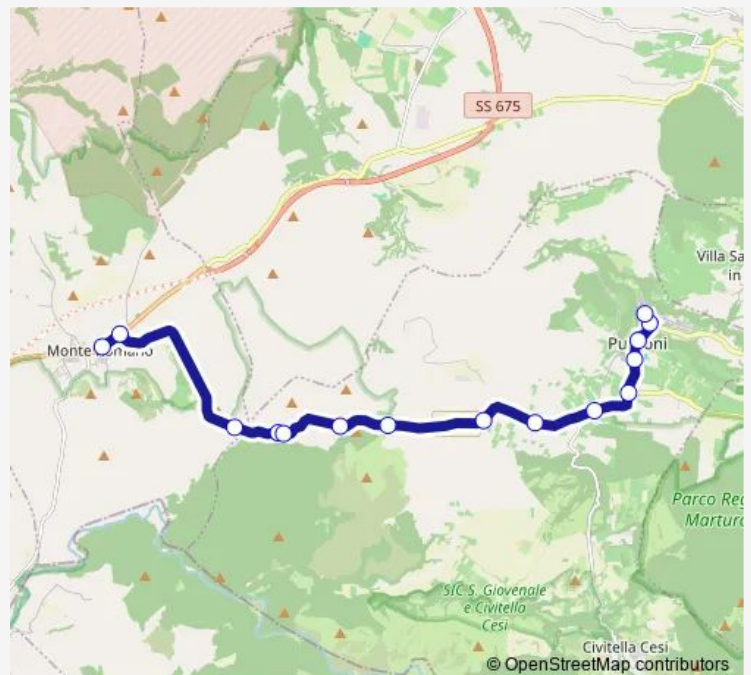

Blera | Puntoni # f1569

Blera | Piazza Giovanni Xxiii # f1548

Route schedule

MONTE ROMANO | Piazza Statuto # f759 — Blera | Piazza Giovanni Xxiii # f1548

Monday	16:45
Tuesday	16:45
Wednesday	16:45
Thursday	16:45
Friday	—
Saturday	—
Sunday	—

Route info

Direction: MONTE ROMANO | Piazza Statuto # f759

Stops: 15

Trip Duration: 0 hour 20 min

Bus time schedules and route maps are available in an offline PDF at busmaps.com. Use the busmaps.com website to see live bus times, train schedule or subway schedule, and step-by-step directions for all public transit in Blera