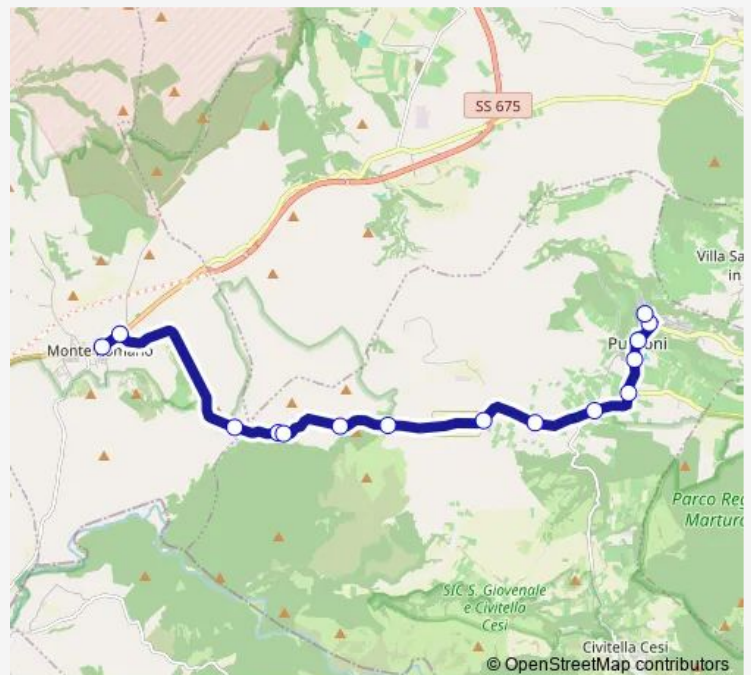

Blera | Puntoni # f1547

Blera | Piazza Giovanni Xxiii # f1548

Route schedule

Monte Romano | Piazza Statuto # f759 — Blera | Piazza Giovanni Xxiii # f1548

Monday	16:45
Tuesday	16:45
Wednesday	16:45
Thursday	16:45
Friday	—
Saturday	—
Sunday	—

Route info

Direction: Monte Romano | Piazza Statuto # f759

Stops: 15

Trip Duration: 0 hour 19 min

Bus time schedules and route maps are available in an offline PDF at busmaps.com. Use the busmaps.com website to see live bus times, train schedule or subway schedule, and step-by-step directions for all public transit in Blera