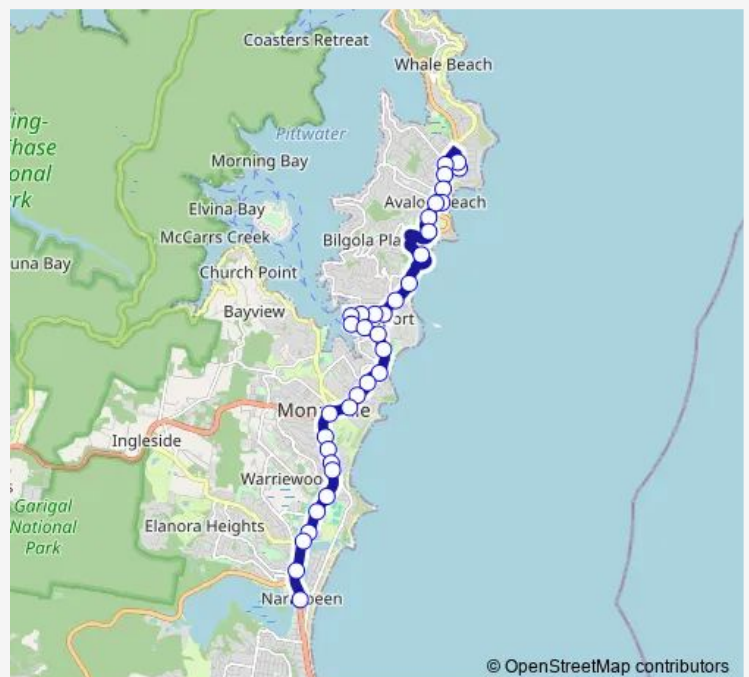

Kalinya St Opp Dearin Reserve

Kalinya St After Queens Pde

Newport Public School, Beaconsfield St

Beaconsfield St At Barrenjoey Rd

Barrenjoey Rd Before Karloo Pde

Barrenjoey Rd At Hillcrest Av

Route schedule

Barrenjoey High School, Coonanga Rd — Narrabeen Shops, Pittwater Rd

|           |       |
|-----------|-------|
| Monday    | 15:28 |
| Tuesday   | 15:28 |
| Wednesday | 15:28 |
| Thursday  | 15:28 |
| Friday    | 15:28 |
| Saturday  | —     |
| Sunday    | —     |

Route info

Direction: Barrenjoey High School, Coonanga Rd

Stops: 35

Trip Duration: 0 hour 37 min

713n — Barrenjoey High to Narrabeen

Barrenjoey Rd Opp Waterview St

Barrenjoey Rd Opp Bassett St

Barrenjoey Rd Before Darley St

Mona Vale B-Line, Barrenjoey Rd

Pittwater Rd Opp Turimetta St

Pittwater Rd Opp Jenkins St

Pittwater Rd At Coronation St

Pittwater Rd At Cook Tce

Pittwater Rd At Arnott Cres

Warriewood B-Line, Pittwater Rd

Pittwater Rd Opp Namona St