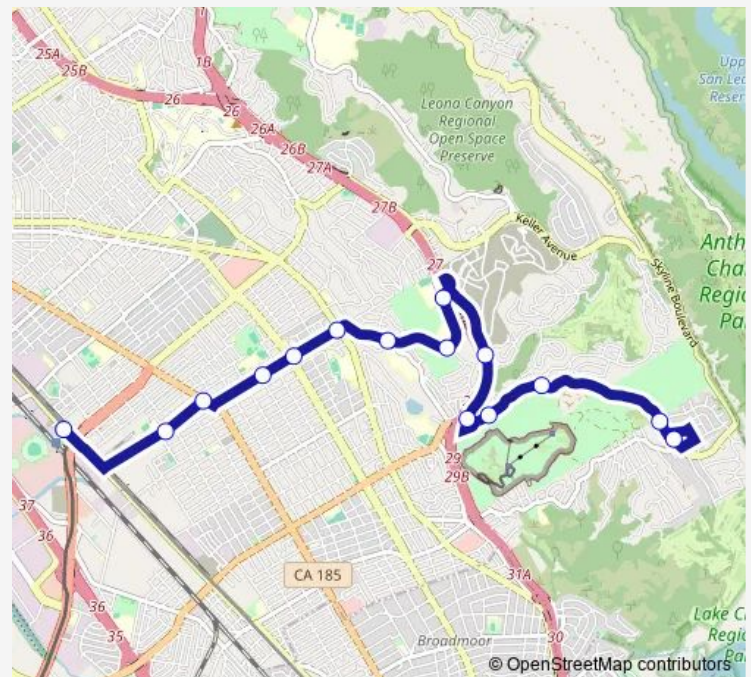

Route schedule

Golf Links Rd & Grass Valley Sch.(Near Dunkirk Av) —
San Leandro St & Coliseum Bart Walkway

Monday 06:47-19:04

Tuesday 06:47-19:04

Wednesday 06:47-19:04

Thursday 06:47-19:04

Friday 06:47-19:04

Saturday —

Sunday —

Route info

Direction: Golf Links Rd & Grass Valley Sch.(Near Dunkirk Av)

Stops: 16

Trip Duration: 0 hour 22 min

Direction

San Leandro St & Coliseum Bart Walkway — Golf Links Rd & Grass Valley Sch.(Near Dunkirk Av)

15 stops

[Open route schedule](#)

San Leandro St & Coliseum Bart Walkway

81st Av & Rudsdale St (Woodland Elementary School)

81st Av & International Blvd

82nd Av & Birch St

82nd Av & Bancroft Av

82nd Av & Macarthur Blvd

Golf Links Rd & Scotia Av

Golf Links Rd & Grass Valley Sch.(Near Dunkirk Av)

Route schedule

San Leandro St & Coliseum Bart Walkway — Golf Links Rd & Grass Valley Sch.(Near Dunkirk Av)

Monday 06:25-19:43

Tuesday 06:25-19:43