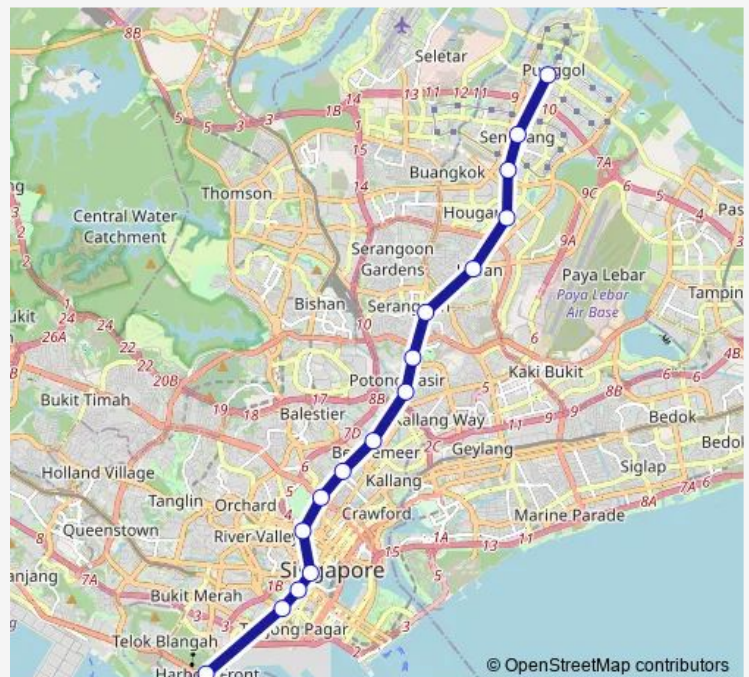

### Route schedule

HARBOURFRONT — PUNGGOL

Monday 06:00

Tuesday 06:00

Wednesday 06:00

Thursday 06:00

Friday 06:00

Saturday 06:00

### Route info

Direction: HARBOURFRONT

Stops: 16

Trip Duration: 0 hour 33 min

■ NE — ('Harbourfront', 'Punggol')

**Direction**

PUNGGOL — HARBOURFRONT

16 stops