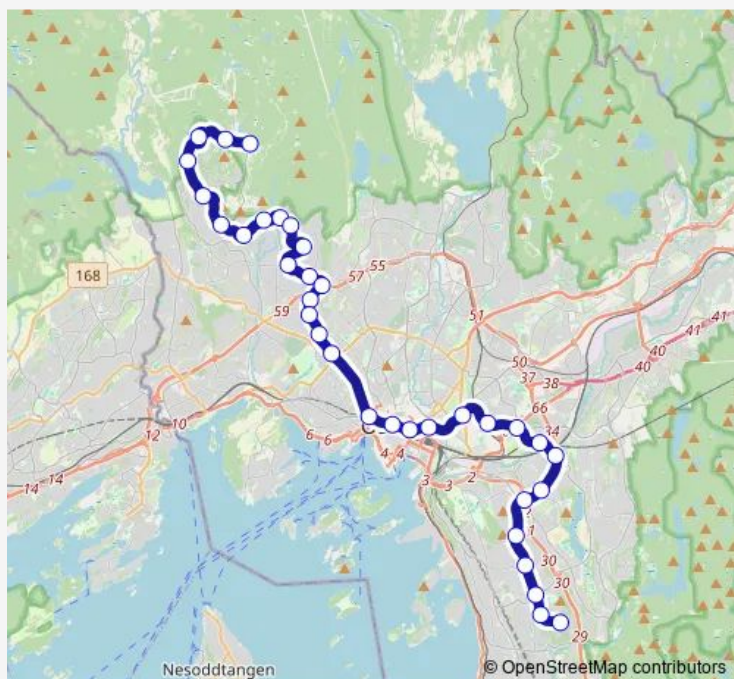

Steinerud

Vinderen

Gaustad

Route schedule

Bergkrystallen — Frognerseteren

Monday	04:58-00:30 ⁺¹
Tuesday	04:58-00:47 ⁺¹
Wednesday	04:58-00:30 ⁺¹
Thursday	04:58-00:30 ⁺¹
Friday	04:58-00:30 ⁺¹
Saturday	05:58-00:30 ⁺¹
Sunday	05:58-00:30 ⁺¹

Route info

Direction: Bergkrystallen

Stops: 35

Trip Duration: 0 hour 58 min

1 — Frognerseteren - Bergkrystallen

Ris

Slemdal

Gråkammen