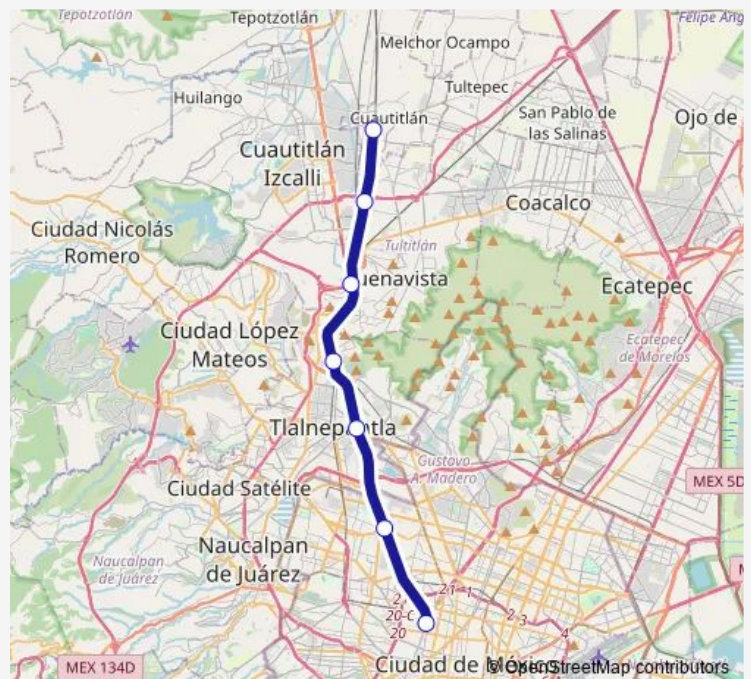

Metro 1 Buenavista-Cuautitlan

[Go to website](#)

Direction

Cuautitlán — Buenavista

7 stops

[Open route schedule](#)

Cuautitlán

Tultitlán

Tuesday 00:00

Wednesday 00:00

Thursday 00:00

Friday 00:00

Saturday 00:00

Sunday 00:00

Route info

Direction: Cuautitlán

Stops: 7

Trip Duration: 0 hour 43 min

1 — Buenavista-Cuautitlan

Direction

Buenavista — Cuautitlán

7 stops

[Open route schedule](#)

Buenavista

Monday	00:00
Tuesday	00:00
Wednesday	00:00
Thursday	00:00
Friday	00:00
Saturday	00:00
Sunday	00:00

Route info

Direction: Buenavista

Stops: 7

Trip Duration: 0 hour 43 min

1 Metro time schedules and route maps are available in an offline PDF at busmaps.com. Use the busmaps.com website to see live bus times, train schedule or subway schedule, and step-by-step directions for all public transit in Mexico City