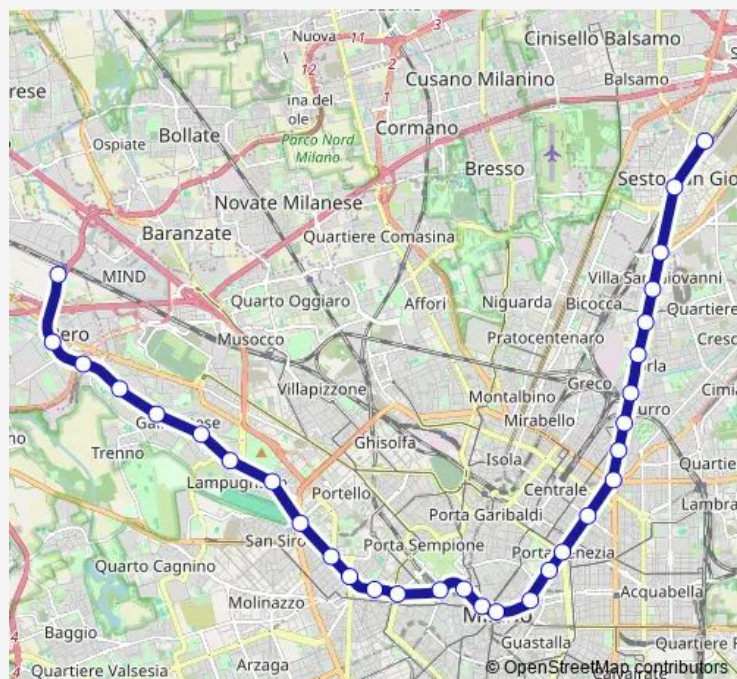

### Route schedule

Sesto 1 Maggio Fs — Bisceglie

|           |                           |
|-----------|---------------------------|
| Monday    | 05:40-00:20 <sup>+1</sup> |
| Tuesday   | 05:40-00:20 <sup>+1</sup> |
| Wednesday | 05:40-00:20 <sup>+1</sup> |
| Thursday  | 05:40-00:20 <sup>+1</sup> |
| Friday    | 05:40-00:20 <sup>+1</sup> |
| Saturday  | 05:40-00:20 <sup>+1</sup> |
| Sunday    | 06:15-00:20 <sup>+1</sup> |

### Route info

Direction: Sesto 1 Maggio Fs

Stops: 27

Trip Duration: 0 hour 37 min

1 — m1 - linea rossa

DE Angeli

Gambara

Bande Nere