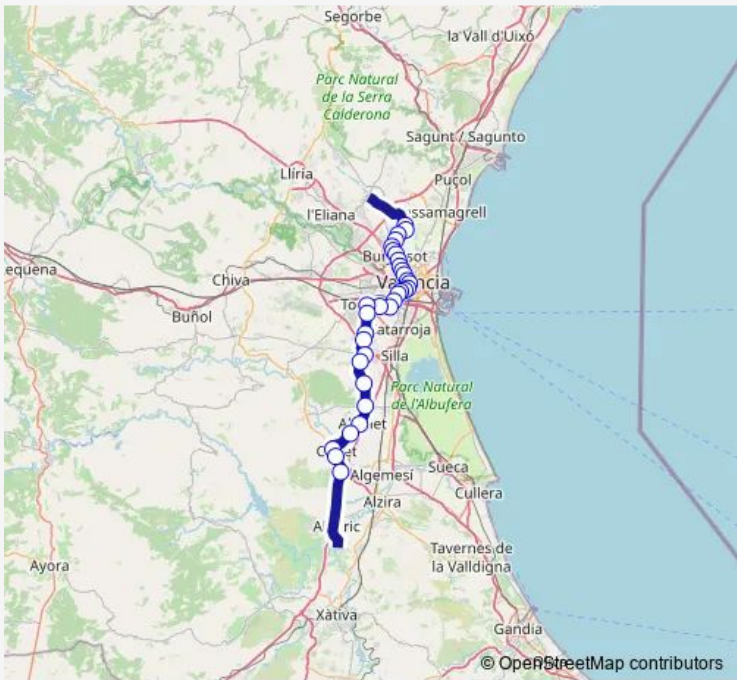

Metro 1 1 - Seminari a L'Alcudia

[Go to website](#)

Direction
 Seminari - Ceu — L'Alcúdia
 33 stops
[Open route schedule](#)

- Seminari - Ceu
- Moncada - Alfara
- Massarrojos
- Rocafort
- Godella
- Burjassot - Godella
- Burjassot
- Empalme
- Beniferri
- Campanar
- Túria
- Àngel Guimerà
- Pl. Espanya
- Jesús
- Patraix
- Safranar
- Sant Isidre
- València Sud
- Paiporta
- Picanya
- Torrent

Route schedule
 Seminari - Ceu — L'Alcúdia

Monday	21:25
Tuesday	21:25
Wednesday	21:25
Thursday	21:25
Friday	21:25
Saturday	21:25
Sunday	21:25

Route info
 Direction: Seminari - Ceu
 Stops: 33
 Trip Duration: 1 hour 19 min

The schedule is provided in the local timezone. Times with "(+1)" indicate departures on the next day.

PDF file created on 2024-12-20

2024 BusMaps.com - All Rights Reserved