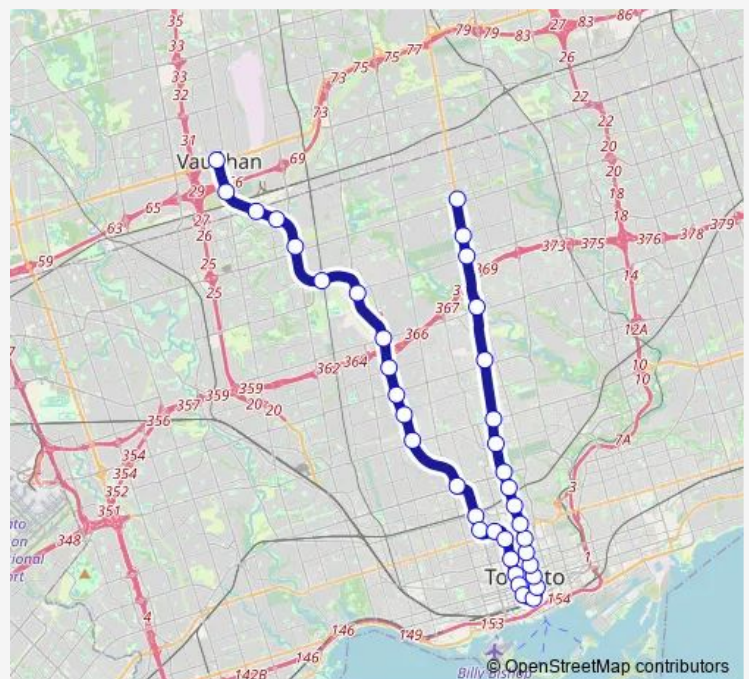

College Station - Southbound Platform

Dundas Station - Southbound Platform

Queen Station - Southbound Platform

King Station - Southbound Platform

Union Station - Northbound Platform Towards Vaughan Metropolitan Centre

St Andrew Station - Northbound Platform

Osgoode Station - Northbound Platform

St Patrick Station - Northbound Platform

Route schedule

Finch Station - Southbound Platform — Vaughan Metropolitan Centre Station - Northbound Platform

Monday 05:46-01:20⁺¹

Tuesday 05:46-01:20⁺¹

Wednesday 05:46-01:20⁺¹

Thursday 05:46-01:20⁺¹

Friday 05:46-01:20⁺¹

Saturday 05:57-01:20⁺¹

Sunday 07:45-01:20⁺¹

Route info

Direction: Finch Station - Southbound Platform

Stops: 38

Trip Duration: 1 hour 10 min

1 — Line 1 (Yonge-University)

Queen's Park Station - Northbound Platform

Museum Station - Northbound Platform

St George Station - Northbound Platform