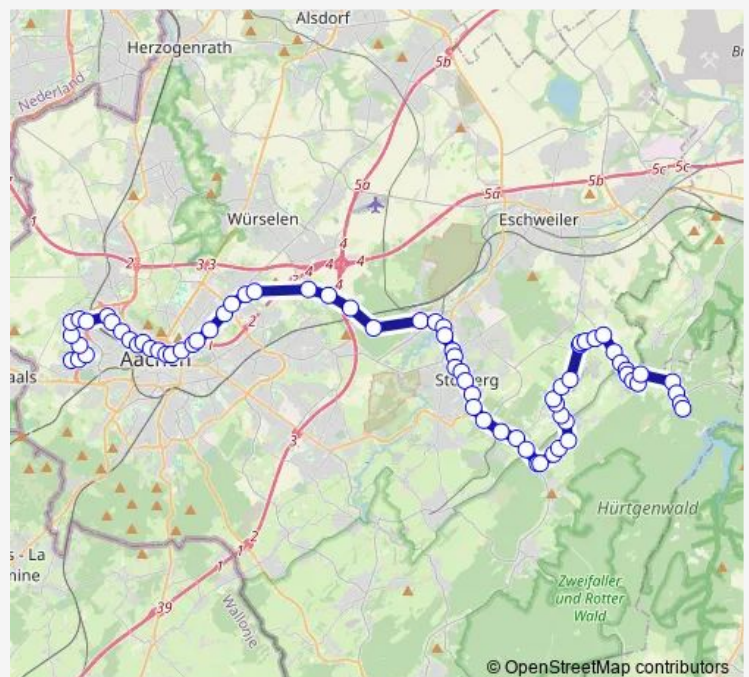

### Route schedule

Aachen, Uniklinik — Stolberg, Mühlener Bahnhof (Bus)

Monday 13:56-17:56

Tuesday 13:56-17:56

Wednesday 13:56-17:56

Thursday 13:56-17:56

Friday 13:56-17:56

Saturday —

### Route info

Direction: Aachen, Uniklinik

Stops: 37

Trip Duration: 0 hour 58 min

Aachen, Talbot

Aachen, Liebigstraße

Aachen, Prager Ring

Aachen, Haaren Markt