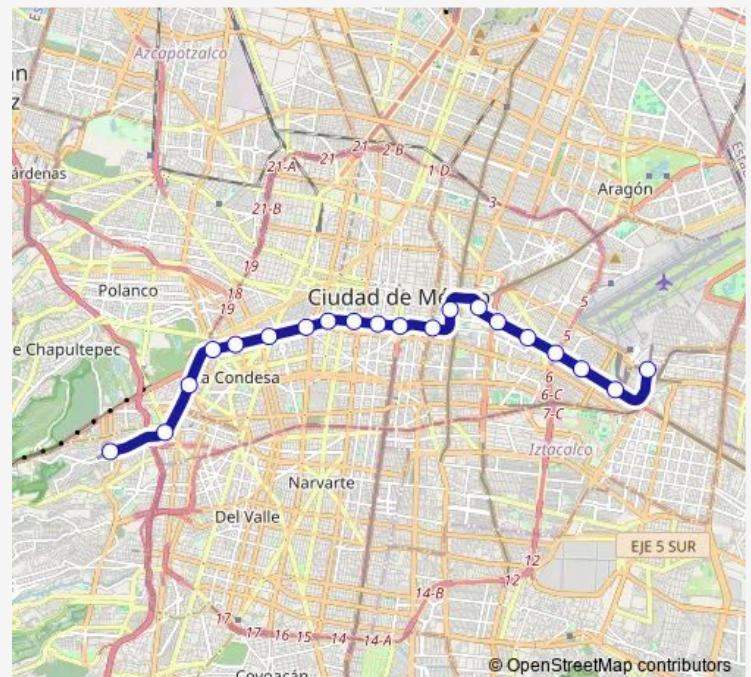

Friday 00:00

Saturday 00:00

Sunday 00:00

Route info

Direction: Pantitlán

Stops: 20

Trip Duration: 0 hour 32 min

1 — Pantitlán - Observatorio

Direction

Observatorio — Pantitlán

20 stops

[Open route schedule](#)

Observatorio

Tacubaya

Juanacatlán

Chapultepec