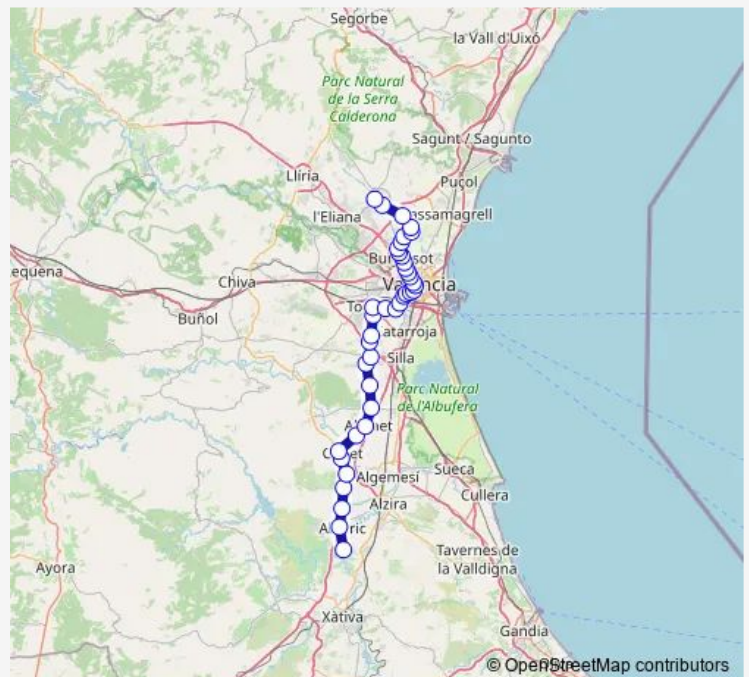

Thursday —

Friday —

Saturday 05:02-05:37

Sunday 06:57

Route info

Direction: Empalme

Stops: 30

Trip Duration: 1 hour 20 min

Alberic

Castelló

Direction

Seminari - Ceu — Picassent

25 stops

[Open route schedule](#)

Seminari - Ceu

Moncada - Alfara