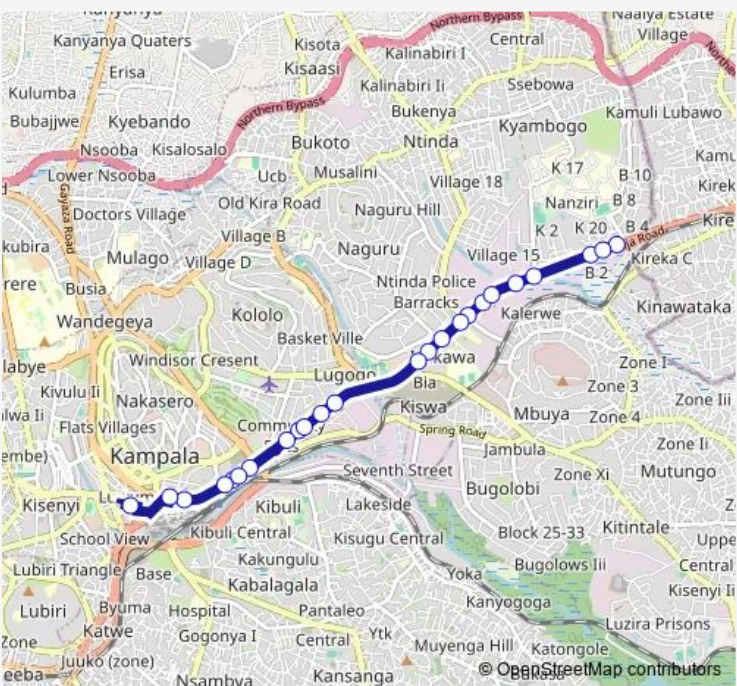

Bus KA025 Banda Taxi Stage-Old Taxi Park

[Go to website](#)

Direction
Mutaasa — Nabisunsa

28 stops

[Open route schedule](#)

- Mutaasa
- Burton - William Roundabout
- Pioneer Mall
- City Square
- Crane Bank - City Square
- Grand Imperial Hotel - East African Development Bank
- Sheraton Gardens - Nile Avenue
- Uganda Bureau of Statistics - Sheraton Hotel
- Ministry of Finance - International Conference Centre
- Ubc Headquarters (Nile Avenue)
- Uganda Media Centre (Nile Avenue)
- Oasis Mall
- Centenary Park - Electoral Commission
- Warid Clock Tower - Airtel Headquarters
- British American Tobacco
- Archer Rd - New Vision
- Shell Lugogo
- Lugogo Shopping Mall - Shoprite (Jinja Rd)
- Utoda Nakawa
- Kagate - Yuasa

Route schedule
Mutaasa — Nabisunsa

Monday	06:30-19:00
Tuesday	06:30-19:00
Wednesday	06:30-19:00
Thursday	06:30-19:00
Friday	06:30-19:00
Saturday	06:30-19:00
Sunday	06:30-19:00

Route info

Direction: Mutaasa

Stops: 28

Trip Duration: 0 hour 43 min

KA025 — Banda Taxi Stage-Old Taxi Park **BusMaps**