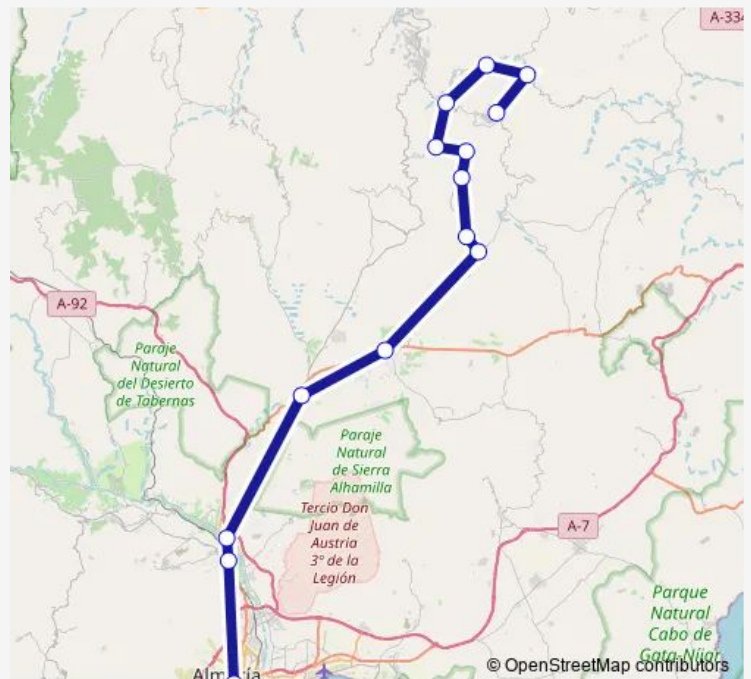

Direction

Cobdar — Almeria

14 stops

[Open route schedule](#)

Cobdar
Albanchez
Lijar
Chercos
Alcudia De Monteagudo
Benitagla
Benizalon
Fuente La Higuera
Cruce Uleila Campo
V.Yesos
Tabernas
Rioja
Benahadux
Almeria

Route schedule

Cobdar — Almeria

Monday	06:45
Tuesday	06:45
Wednesday	06:45
Thursday	06:45
Friday	06:45
Saturday	—
Sunday	—

Route info

Direction: Cobdar

Stops: 14

Trip Duration: 2 hour 15 min

ALSA - Cobd-Almer Bus time schedules and route maps are available in an offline PDF at busmaps.com. Use the busmaps.com website to see live bus times, train schedule or subway schedule, and step-by-step directions for all public transit in Albanez

The schedule is provided in the local timezone. Times with "(+1)" indicate departures on the next day.

PDF file created on 2024-12-21

2024 BusMaps.com - All Rights Reserved