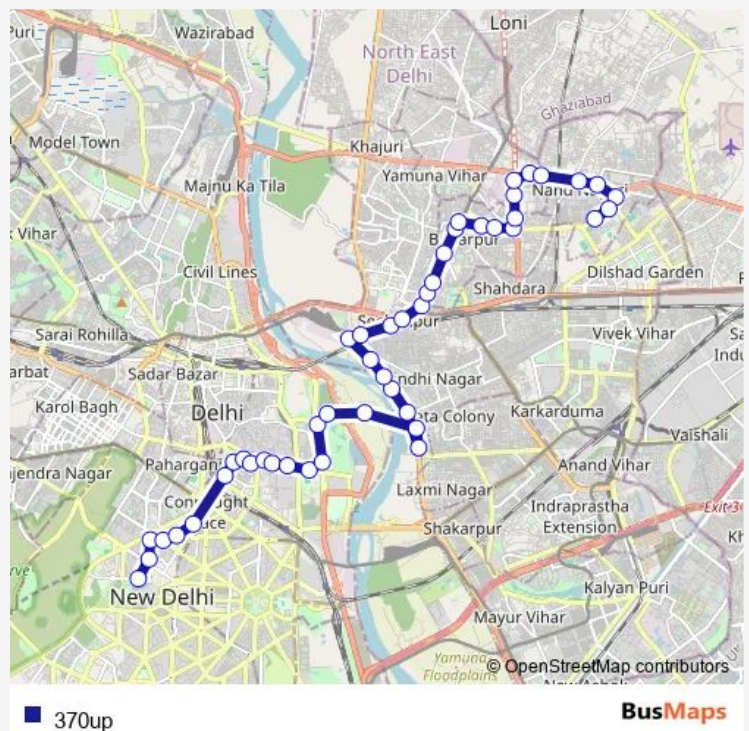

Thursday 06:00-19:10

Friday 06:00-19:10

Saturday 06:00-19:10

Sunday 06:00-19:10

Route info

Direction: Kendriya Terminal (Church Road)

Stops: 47

Trip Duration: 1 hour 28 min

Shamshan Ghat Pusta

Gandhi Nagar Pusta

Kailash Nagar

Shastri Park Metro Station

Bulland Masjid Shastri Park

Dharam Pura

Seelampur Metro Station

Seelampur Market Zafrabad Road