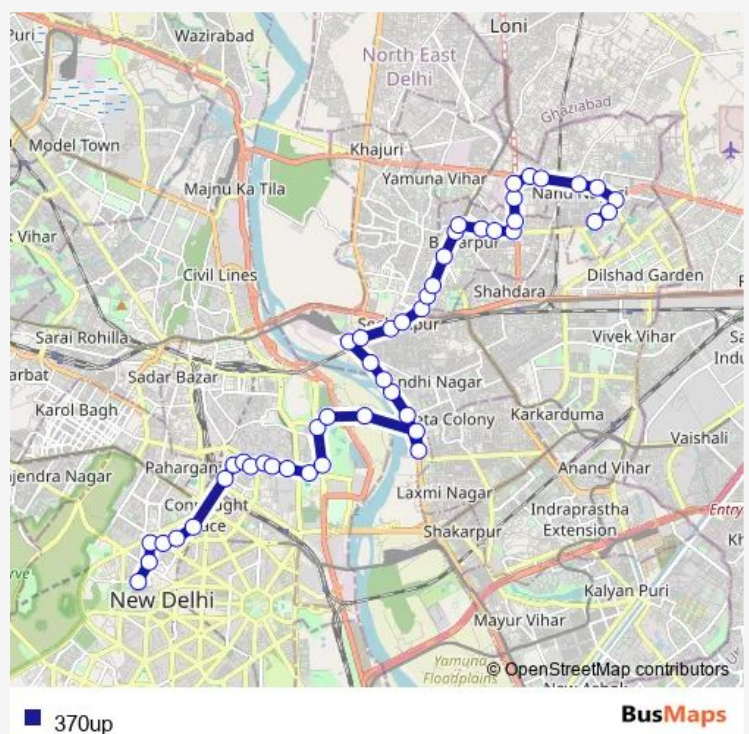

Thursday 06:00-19:10

Friday 06:00-19:10

Saturday 06:00-19:10

Sunday 06:00-19:10

Route info

Direction: Kendriya Terminal (Church Road)

Stops: 47

Trip Duration: 1 hour 28 min