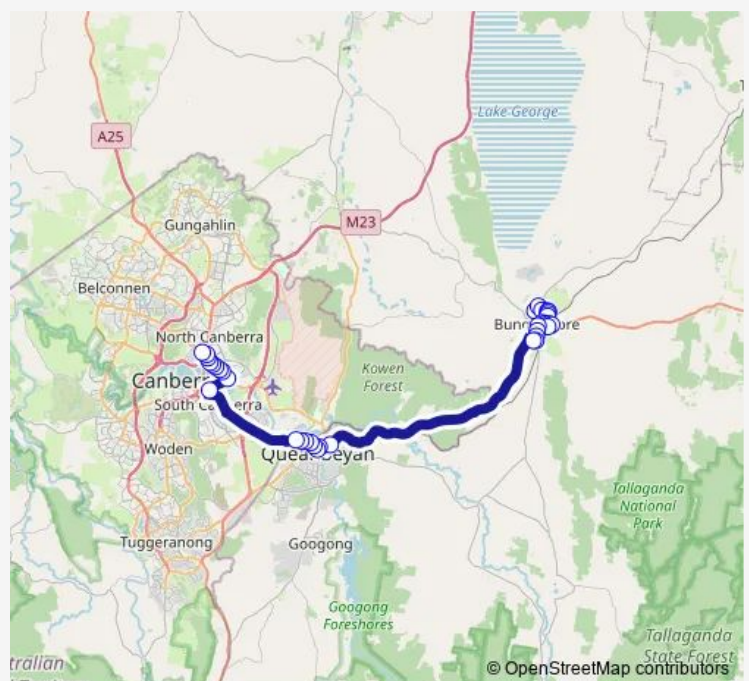

### Route schedule

ANU Rimmer St — Elmslea Dr Turnaround

Monday 16:29-17:29

Tuesday 16:29-17:29

Wednesday 16:29-17:29

Thursday 16:29-17:29

Friday 16:29-17:29

Saturday —

### Route info

Direction: ANU Rimmer St

Stops: 39

Trip Duration: 1 hour 24 min

844X — Canberra CBD to Bungendore via Russell and Queanbeyan (Express Service)

Ellendon St At Trucking Yard Lane

123a Ellendon St

## Direction

Elmslea Dr Turnaround — Marcus Clarke St Before Rimmer St

36 stops

[Open route schedule](#)

Elmslea Dr Turnaround

Elmslea Dr Opp Reardon Pl

Ashby Dr At John Dwyer Cres

Ashby Dr At Mccusker Dr