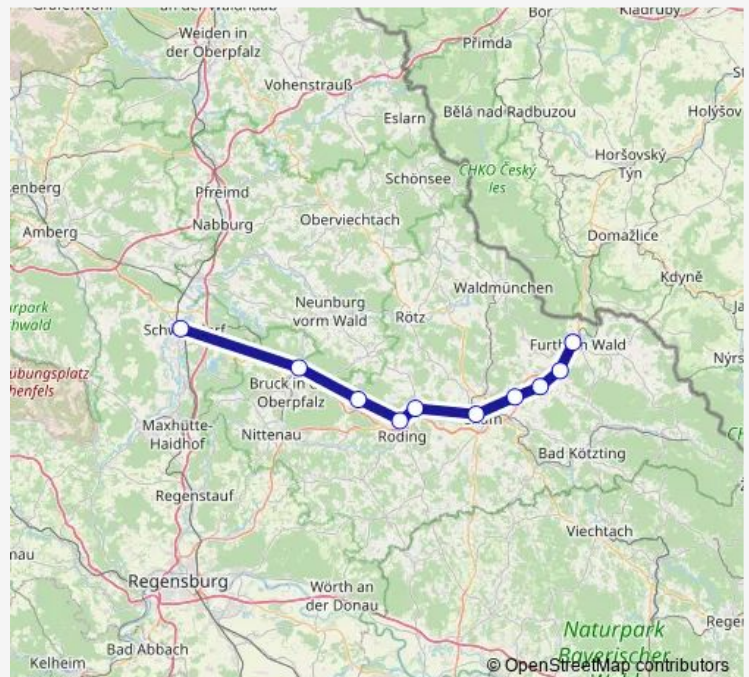

Route schedule

Schwandorf — Furth im Wald

Monday 23:10

Tuesday 23:10

Wednesday 23:10

Thursday 23:10

Friday 23:10

Saturday 23:10

Sunday 23:10

Route info

Direction: Schwandorf

Stops: 10

Trip Duration: 0 hour 55 min

■ RB27

Direction

Furth im Wald — Schwandorf