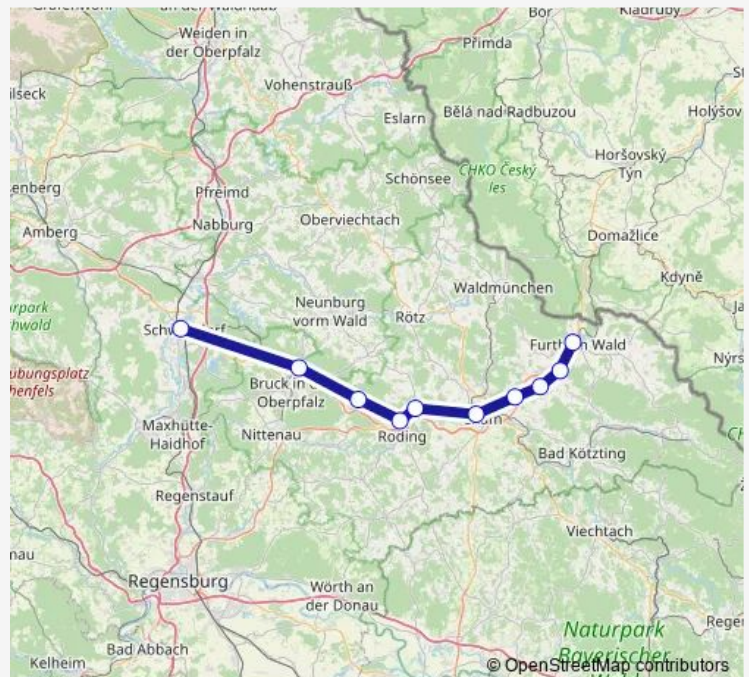

Route schedule

Schwandorf — Furth im Wald

Monday 12:01

Tuesday 12:01

Wednesday 12:01

Thursday 12:01

Friday 12:01

Saturday 12:01

Sunday 12:01

Route info

Direction: Schwandorf

Stops: 10

Trip Duration: 0 hour 54 min

Rb27

Direction

Furth im Wald — Schwandorf