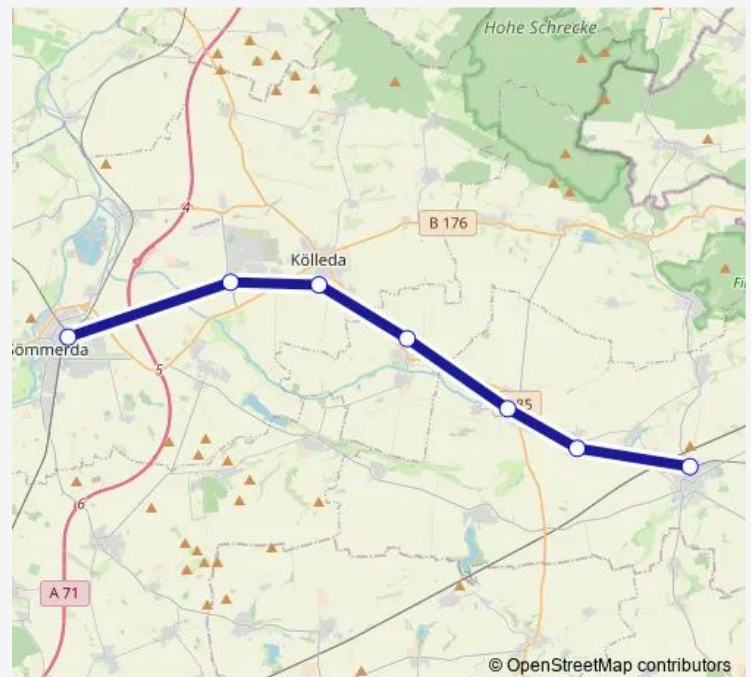

Rail RB27

[Go to website](#)

Direction

Buttstädt — Sömmerda

7 stops

[Open route schedule](#)

Buttstädt

Guthmannshausen

Olberson-Ellersleben

Großneuhausen

Kölleda

Kiebitzhöhe

Sömmerda

Route schedule

Buttstädt — Sömmerda

Monday 05:59-20:06

Tuesday 05:59-20:06

Wednesday 05:59-20:06

Thursday 05:59-20:06

Friday 05:59-21:12

Saturday 09:00-21:12

Sunday 09:00-20:06

Route info

Direction: Buttstädt

Stops: 7

Trip Duration: 0 hour 25 min

■ RB27

BusMaps

Direction

Buttstädt — Sömmerda

7 stops

[Open route schedule](#)