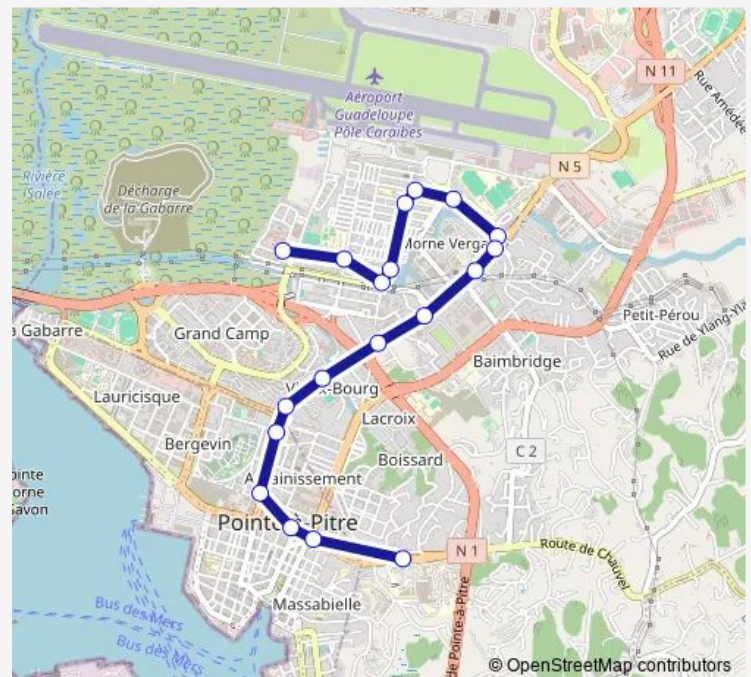

Saturday 06:30-14:54

Sunday —

Route info

Direction: Papyrus

Stops: 19

Trip Duration: 0 hour 20 min

A57 — LE Raizet (Papyrus) / Chu

Direction

CHU De PAP / Abymes — Papyrus

21 stops

[Open route schedule](#)

CHU De PAP / Abymes

Mortenol

Centre Des Arts

Cités Unies

Légitimus

Sunday —

Route info

Direction: CHU De PAP / Abymes

Stops: 21

Trip Duration: 0 hour 21 min

A57 Bus time schedules and route maps are available in an offline PDF at busmaps.com. Use the busmaps.com website to see live bus times, train schedule or subway schedule, and step-by-step directions for all public transit in Pointe-a-Pitre