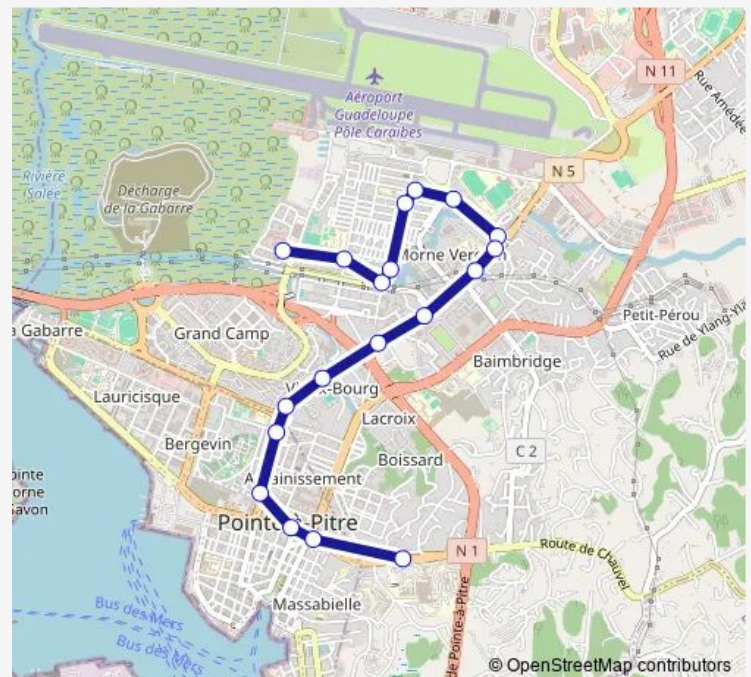

### Direction

Papyrus — CHU De PAP / Abymes

19 stops

[Open route schedule](#)

Papyrus

Les Seuils

Les Carbets

Cité Des Métiers

### Route info

Direction: Papyrus

Stops: 19

Trip Duration: 0 hour 21 min

A57 — LE Raizet (Papyrus) / Chu

## Direction

CHU De PAP / Abymes — Papyrus

21 stops

[Open route schedule](#)

CHU De PAP / Abymes

Mortenol

Centre Des Arts

Cités Unies

## Route info

Direction: CHU De PAP / Abymes

Stops: 21

Trip Duration: 0 hour 21 min

A57 Bus time schedules and route maps are available in an offline PDF at [busmaps.com](https://busmaps.com). Use the [busmaps.com](https://busmaps.com) website to see live bus times, train schedule or subway schedule, and step-by-step directions for all public transit in Pointe-a-Pitre