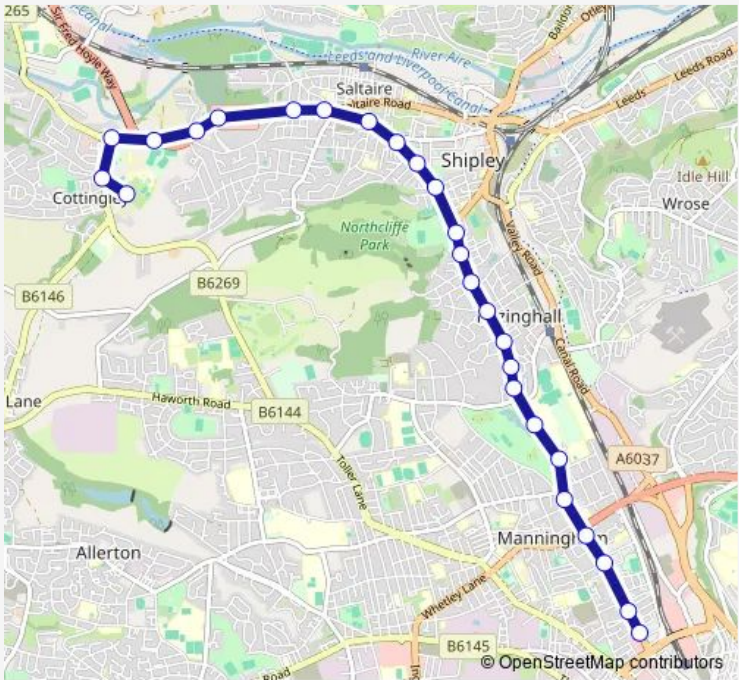

Bus A57 Manningham Lane / Drewton Road - Dixons Cottingley Academy

[Go to website](#)

Direction
 Nab Wood Grammar School — Manningham Lane Retail Park
 26 stops
[Open route schedule](#)

- Nab Wood Grammar School
- Cottingley New Road Bradford Old Rd
- Cottingley Bar
- Mercure Hotel
- Nab Lane
- Nab Wood Cemetery
- Sherwood Grove
- Bingley Road Saltaire Junction
- Victoria Road
- Kirkgate
- Avondale Road
- Shipley Central Park
- Northcliffe Park
- Norwood Terrace
- Wharnccliffe Road
- Ashfield Avenue
- Lynthorne Road
- Park Grove
- Lister Park North
- Bradford Grammar School

Route schedule
 Nab Wood Grammar School — Manningham Lane Retail Park

Monday	15:39
Tuesday	15:39
Wednesday	15:39
Thursday	15:39
Friday	14:30
Saturday	—
Sunday	—

Route info
 Direction: Nab Wood Grammar School
 Stops: 26
 Trip Duration: 0 hour 25 min

A57 — Manningham Lane / Drewton Road - Dixons Cottingley Academy **BusMaps**

Cunliffe Road

Lister Park

Queen's Road

Valley Parade

Hanover Square

Manningham Lane Retail Park

A57 Bus time schedules and route maps are available in an offline PDF at busmaps.com. Use the busmaps.com website to see live bus times, train schedule or subway schedule, and step-by-step directions for all public transit in Bradford