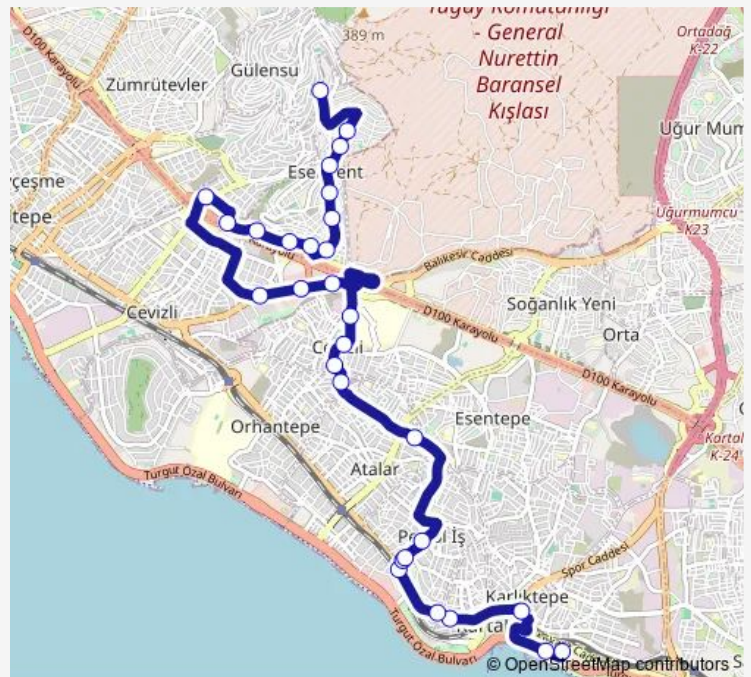

Route schedule

Kartal — Özgür Sk.

Monday	06:00
Tuesday	06:00
Wednesday	06:00
Thursday	06:00
Friday	06:00
Saturday	06:00
Sunday	06:00

Route info

Direction: Kartal

Stops: 29

Trip Duration: 0 hour 32 min

■ Kartal-Gülsuyu Köprülü Kavşağı-Esenkent — Kartal - Esenkent

Monday 06:00

Tuesday 06:00

Wednesday 06:00

Thursday 06:00

Friday 06:00

Saturday 06:00

Sunday 06:00

Route info