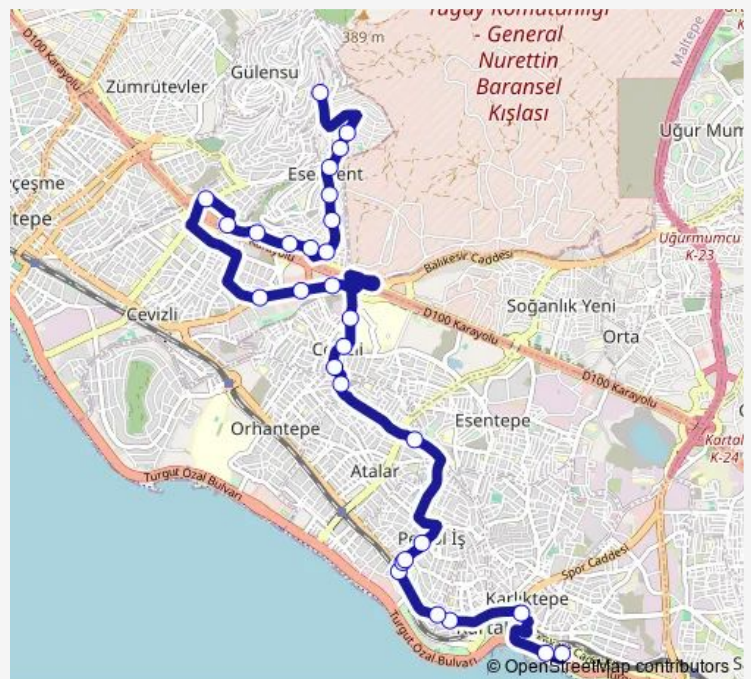

Bus KARTAL-GÜLSUYU KÖPRÜLÜ KAVŞAĞI-ESENKENT Kartal - Esenkent

[Go to website](#)

Direction

KARTAL — Özgür Sk.

29 stops

[Open route schedule](#)

KARTAL

Kartal

KARTAL MEYDAN

Y.Selim Dvl.Hast.

TOPRAK YOL

Teknik Lise

Rahmanlar Caddesi

Oruç Reis Sokak

PETROL İŞ MAHALLESİ

Doğu Cad.

Kemalettin Sokak

CEVİZLİ MUHTARLIK

DENİZER CADDESİ

L.Kirdar Eğt.Arş.Hst

Tugay Yolu Cad.

Maltepe Carrefour

KIR Sokak

Demirkurt Sokak

GÜLSUYU METRO İST.

Emek

Sosyal Meskenler

Route schedule

KARTAL — Özgür Sk.

Monday 06:00

Tuesday 06:00

Wednesday 06:00

Thursday 06:00

Friday 06:00

Saturday 06:00

Sunday 06:00

Route info

Direction: KARTAL

Stops: 29

Trip Duration: 0 hour 32 min