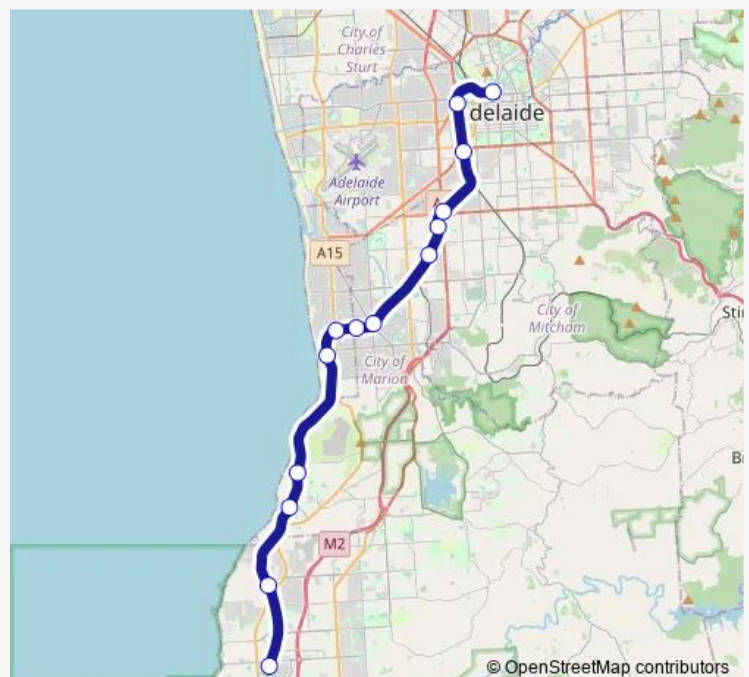

Rail NOAR Noarlunga to City

[Go to website](#)

Direction

Noarlunga Railway Station — Adelaide Railway Station

14 stops

[Open route schedule](#)

Noarlunga Railway Station

Lonsdale Railway Station

Hallett Cove Beach Railway Station

Hallett Cove Railway Station

Brighton Railway Station

Hove Railway Station

Warradale Railway Station

Oaklands Railway Station

Woodlands Park Railway Station

Edwardstown Railway Station

Emerson Railway Station

Adelaide Showground Railway Station

Mile End Railway Station

Adelaide Railway Station

Route schedule

Noarlunga Railway Station — Adelaide Railway Station

Monday 06:48-07:48

Tuesday 06:48-07:48

Wednesday 06:48-07:48

Thursday 06:48-07:48

Friday 06:48-07:48

Saturday —

Sunday —

Route info

Direction: Noarlunga Railway Station

Stops: 14

Trip Duration: 0 hour 40 min

NOAR — Noarlunga to City