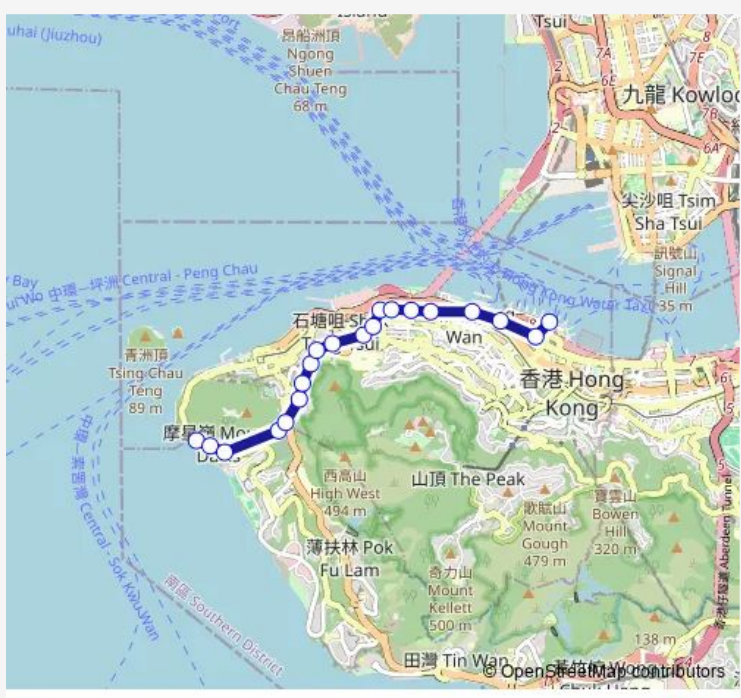

- [Ctb] Victoria Road, Mount Davis Road
- [Ctb] Cape Mansions, Mount Davis Road
- [Ctb] ST. Clare'S Girls' School, Mount Davis Road
- [Ctb] Greenery Garden, Mount Davis Road
- [Ctb] ON Lee, Mount Davis Road
- [Ctb] Mount Davis Road, POK FU LAM Road
- [Ctb] Fulham Garden, POK FU LAM Road
- [Ctb] Pokfield Road, POK FU LAM Road[[Kmb+Ctb] Pokfield Road/
Pokfield Road, POK FU LAM Road
- [Ctb] Lady HO Tung Hall, POK FU LAM Road[[Kmb+Ctb] Lady HO Tung Hall/
Lady HO Tung Hall, POK FU LAM Road
- [Ctb] HKU Centennial Campus, POK FU LAM Road
- [Ctb] ST. Stephen'S Church College, POK FU LAM Road
- [Ctb] Second Street
- [Ctb] Western Police Station, DES Voeux Road West[[Kmb+Ctb] Western Police Station/
Western Police Station, DES Voeux Road West
- [Ctb] Centre Street, DES Voeux Road West[[Kmb+Ctb] Centre Street/
Centre Street, DES Voeux Road West
- [Ctb] Eastern Street, DES Voeux Road West[[Kmb+Ctb] Eastern Street/
Eastern Street, DES Voeux Road West
- [Ctb] Sutherland Street, DES Voeux Road West[[Kmb+Ctb] Sutherland Street/
Sutherland Street, DES Voeux Road West

Route schedule
[Ctb] Victoria Road, Mount Davis Road — [Ctb] Central (Star Ferry)

Monday	15:55-16:05
Tuesday	15:55-16:05
Wednesday	15:55-16:05
Thursday	15:55-16:05
Friday	15:55-16:05
Saturday	—
Sunday	—

Route info
Direction: [Ctb] Victoria Road, Mount Davis Road
Stops: 20
Trip Duration: 0 hour 26 min

3a — Central (Star Ferry) - Felix Villas **BusMaps**