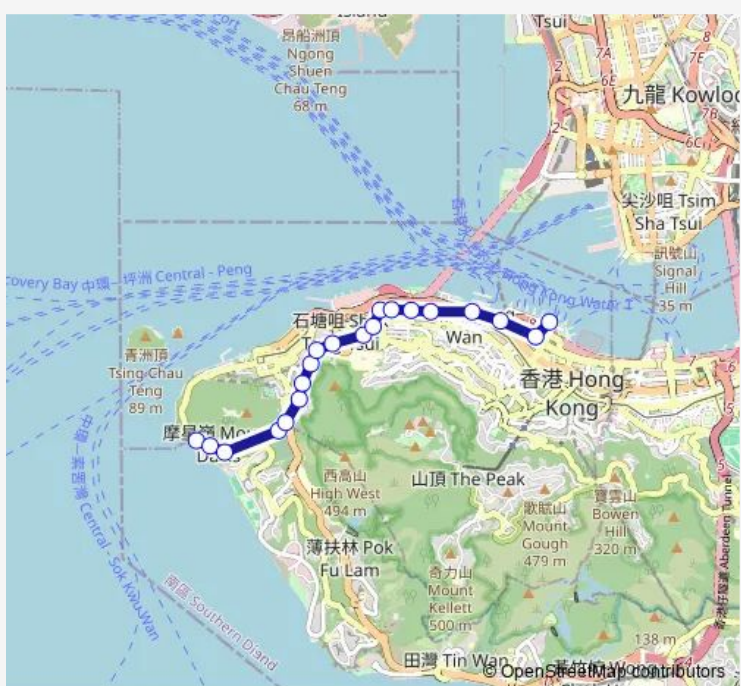

- [Ctb] Victoria Road, Mount Davis Road
- [Ctb] Cape Mansions, Mount Davis Road
- [Ctb] ST. Clare'S Girls' School, Mount Davis Road
- [Ctb] Greenery Garden, Mount Davis Road
- [Ctb] ON Lee, Mount Davis Road
- [Ctb] Mount Davis Road, POK FU LAM Road
- [Ctb] Fulham Garden, POK FU LAM Road
- [Ctb] Pokfield Road, POK FU LAM Road[[Kmb+Ctb] Pokfield Road/
Pokfield Road, POK FU LAM Road
- [Ctb] Lady HO Tung Hall, POK FU LAM Road[[Kmb+Ctb] Lady HO Tung Hall/
Lady HO Tung Hall, POK FU LAM Road
- [Ctb] HKU Centennial Campus, POK FU LAM Road
- [Ctb] ST. Stephen'S Church College, POK FU LAM Road
- [Ctb] Second Street
- [Ctb] Western Police Station, DES Voeux Road West[[Kmb+Ctb] Western Police Station/
Western Police Station, DES Voeux Road West
- [Ctb] Centre Street, DES Voeux Road West[[Kmb+Ctb] Centre Street/
Centre Street, DES Voeux Road West
- [Ctb] Eastern Street, DES Voeux Road West[[Kmb+Ctb] Eastern Street/
Eastern Street, DES Voeux Road West
- [Ctb] Sutherland Street, DES Voeux Road West[[Kmb+Ctb] Sutherland Street/
Sutherland Street, DES Voeux Road West

Route schedule
[Ctb] Victoria Road, Mount Davis Road — [Ctb] Central (Star Ferry)

Monday	15:55-16:05
Tuesday	15:55-16:05
Wednesday	15:55-16:05
Thursday	15:55-16:05
Friday	15:55-16:05
Saturday	—
Sunday	—

Route info
Direction: [Ctb] Victoria Road, Mount Davis Road
Stops: 20
Trip Duration: 0 hour 25 min

3A — Central (Star Ferry) - Felix Villas **BusMaps**