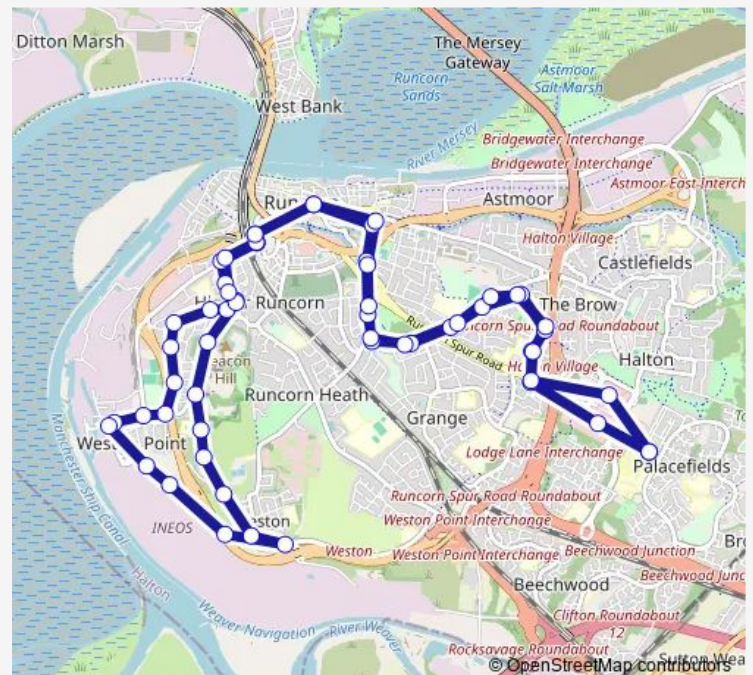

### Direction

Runcorn High Street- Stand B — Halton Hospital

39 stops

[Open route schedule](#)

Runcorn High Street- Stand B

Runcorn Station

Penn Lane

Roland Avenue

### Route schedule

Runcorn High Street- Stand B — Halton Hospital

Monday —

Tuesday —

Wednesday —

Thursday —

Friday —

Saturday —

### Route info

Direction: Runcorn High Street- Stand B

Stops: 39

Trip Duration: 0 hour 29 min

■ 3A — Halton Hospital - Halton Hospital

Hale View

Minster Court

Weston Road

## Route info

Direction: Halton Hospital

Stops: 57

Trip Duration: 0 hour 54 min

Sandy Lane

South Parade

Weaver Hotel

Mather Avenue