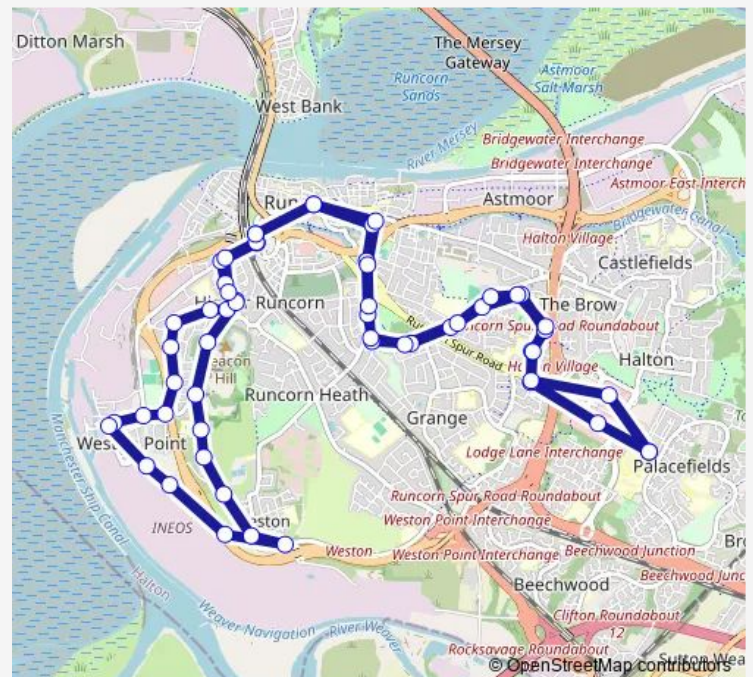

Thursday —

Friday —

Saturday —

Sunday

10:00-16:24

Route info

Direction: Runcorn High Street- Stand B

Stops: 39

Trip Duration: 0 hour 29 min

■ 3A — Halton Hospital - Halton Hospital

BusMaps

Hale View

Minster Court

Weston Road

Whitley Close

Campbell Avenue

Friday 07:55-17:55

Saturday 08:55-16:55

Sunday —

Route info

Direction: Halton Hospital

Stops: 57

Trip Duration: 0 hour 54 min

Sandy Lane

Station Road

Runcorn High Street- Stand B

Delph Bridge

Union Street

Runcorn Town HALL

RED Admiral

Festival WAY

Latham Avenue