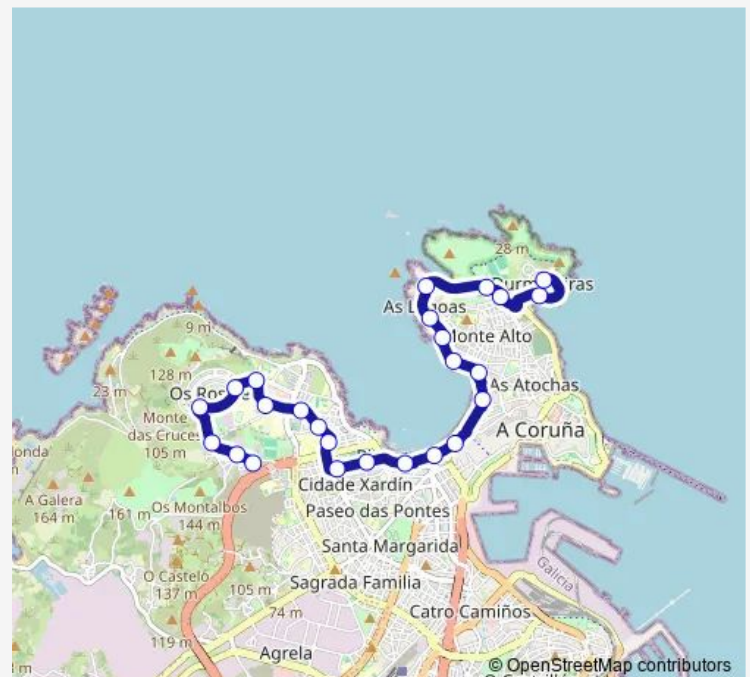

Thursday 07:15-23:10

Friday 07:15-23:10

Saturday 07:20-23:10

Sunday 08:00-23:10

Route info

Direction: Durmideiras, mercado

Stops: 30

Trip Duration: 0 hour 42 min

S.Pedro Visma, Bens

S.Pedro Visma,igreja

Direction

S.Pedro Visma,igreja — Durmideiras, mercado

25 stops

[Open route schedule](#)

S.Pedro Visma,igreja

San Pedro de Visma,1

Av. da Habana, 25

A.Habana,Pérez Lugin

Av. de Bos Aires

P.Marítimo,Goicouria

P.Marítimo,C.Saúde

P.Marítimo,Salesiano

P.Marítimo,Matadoiro

P.Marítimo,S.Teresa

Route info

Direction: S.Pedro Visma,igreja

Stops: 25

Trip Duration: 0 hour 35 min

3a Bus time schedules and route maps are available in an offline PDF at busmaps.com. Use the busmaps.com website to see live bus times, train schedule or subway schedule, and step-by-step directions for all public transit in A Coruna