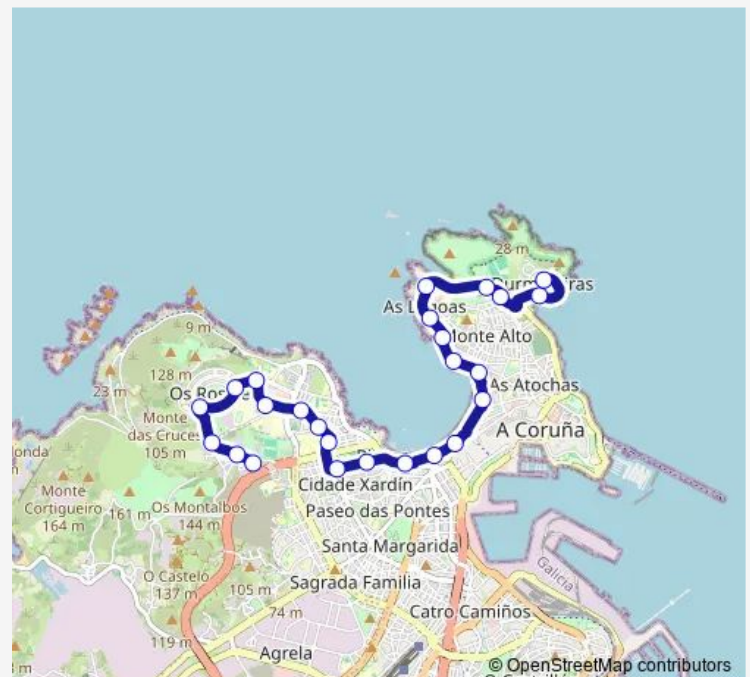

### Route schedule

Durmideiras, mercado — S.Pedro Visma,igreja

Monday 07:15-23:10

Tuesday 07:15-23:10

Wednesday 07:15-23:07

Thursday 07:15-23:10

Friday 07:15-23:10

Saturday 07:20-23:10

### Route info

Direction: Durmideiras, mercado

Stops: 30

Trip Duration: 0 hour 45 min

3A — San Pedro de Visma-Durmideiras

BusMaps

Labañou, 5

Manuel Azaña, 26

## Route info

Direction: S.Pedro Visma,igreja

Stops: 25

Trip Duration: 0 hour 29 min

3A Bus time schedules and route maps are available in an offline PDF at [busmaps.com](https://busmaps.com). Use the [busmaps.com](https://busmaps.com) website to see live bus times, train schedule or subway schedule, and step-by-step directions for all public transit in A Coruna