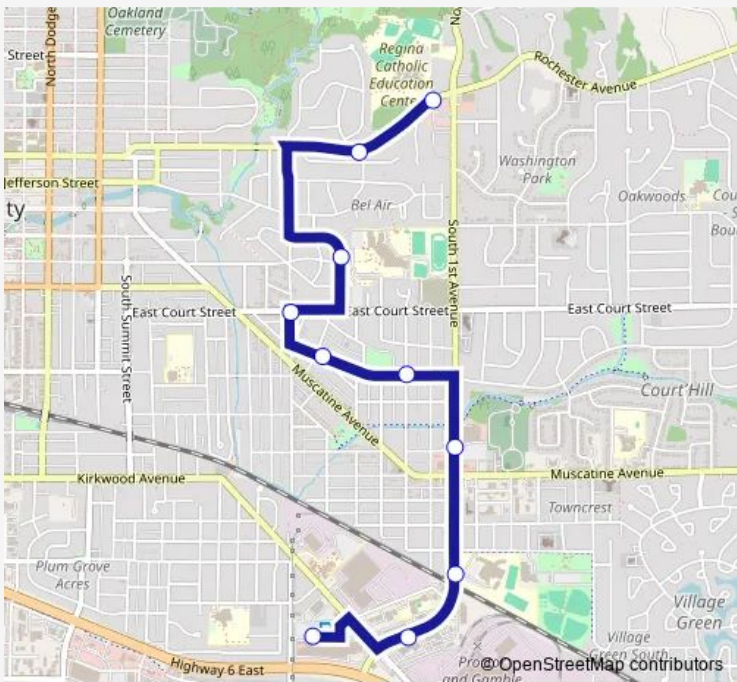

Bus 3A AM Eastside Loop

[Go to website](#)

Direction
 Sycamore Mall Cinema Theater — Regina Education Center
 10 stops
[Open route schedule](#)

- Sycamore Mall Cinema Theater
- Eastdale Plaza
- 1st Ave @ South East Junior High
- 1st Ave @ Hy Vee
- 3rd Ave & Friendship St
- Friendship St & Garden St
- 7th Ave & Court St
- City High School
- Rochester Ave & Ashwood Dr
- Regina Education Center

Route schedule
 Sycamore Mall Cinema Theater — Regina Education Center

Monday	08:30
Tuesday	08:30
Wednesday	08:30
Thursday	08:30
Friday	08:30
Saturday	—
Sunday	—

Route info
 Direction: Sycamore Mall Cinema Theater
 Stops: 10
 Trip Duration: 0 hour 14 min

3A Bus time schedules and route maps are available in an offline PDF at busmaps.com. Use the busmaps.com website to see live bus times, train schedule or subway schedule, and step-by-step directions for all public transit in Iowa City

The schedule is provided in the local timezone. Times with "(+1)" indicate departures on the next day.

PDF file created on 2025-01-16

2024 BusMaps.com - All Rights Reserved