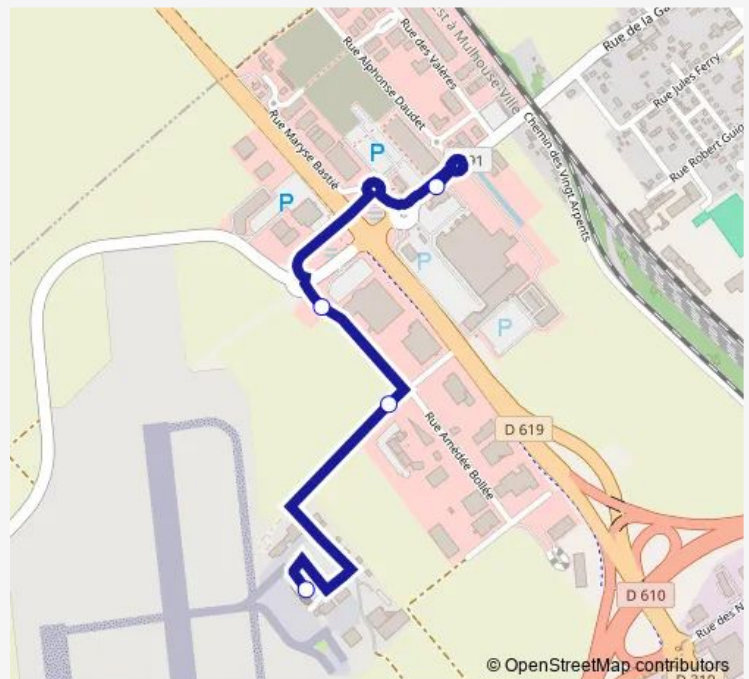

**Bus 3a C Cial Barberey - Aeroport**[Go to website](#)**Direction**

Aeroport — C Cial Barberey

4 stops

[Open route schedule](#)

Aeroport

Champs DES Lisses

Goguenettes

C Cial Barberey

## Route info

Direction: Aeroport

Stops: 4

Trip Duration: 0 hour 4 min

3a — C Cial Barberey-Aeroport

## Route info

Direction: C Cial Barberey

Stops: 4

Trip Duration: 0 hour 5 min

## Route info

Direction: Aéroport

Stops: 4

Trip Duration: 0 hour 4 min

3a Bus time schedules and route maps are available in an offline PDF at [busmaps.com](https://busmaps.com). Use the [busmaps.com](https://busmaps.com) website to see live bus times, train schedule or subway schedule, and step-by-step directions for all public transit in Troyes