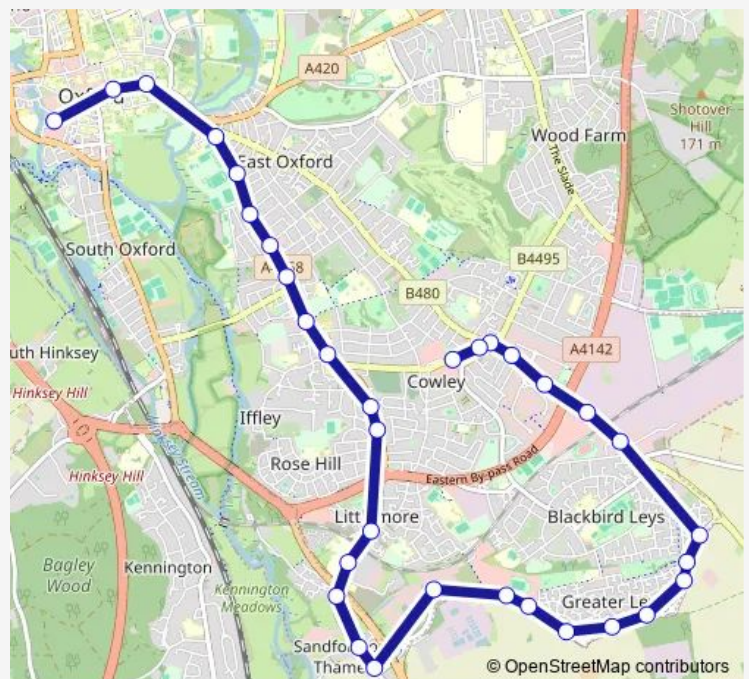

### Direction

Westgate — Templars Square

33 stops

[Open route schedule](#)

- Westgate
- High Street
- Queens Lane
- The Plain
- James Street west
- Henley Street
- Magdalen Road west
- Howard Street west
- Freelands Road
- Iffley Turn
- Westbury Crescent
- Rose Hill Parade
- The George
- Mental Health Centre
- Heyford Hill Lane
- Rock Farm Lane
- Catherine Wheel
- Magdalen Centre
- Kassam Stadium
- Holiday Inn Express Hotel
- Frys Hill Roundabout

### Route schedule

Westgate — Templars Square

Monday	06:00-22:30
Tuesday	06:00-22:30
Wednesday	06:00-22:30
Thursday	06:00-22:30
Friday	06:00-22:30
Saturday	06:45-22:30
Sunday	07:25-22:25

### Route info

Direction: Westgate

Stops: 33

Trip Duration: 0 hour 46 min

3A — Oxford City Centre - Littlemore - Science Park - Greater Leys - Cowley Centre

Nightingale Avenue

Tarragon Drive

Brake Hill Roundabout

## Route info

Direction: Templars Square

Stops: 37

Trip Duration: 0 hour 47 min

Iffley Turn

Henley Avenue

Freelands Road

Howard Street west