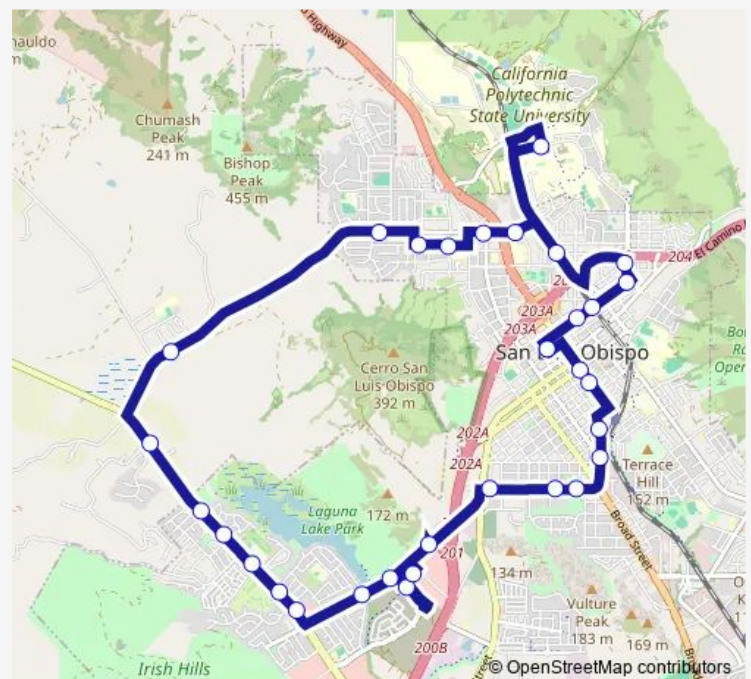

Madonna at Oceanaire (W)

Lovr at Laguna Village (N)

Lovr at Oceanaire (N)

Lovr at Laguna Lane (Middle School)

Lovr at Descanso

Lovr at Diablo

Lovr at Valle Vista (E)

Foothill at Narrow

### Route schedule

Downtown Transit Center — Downtown Transit Center

Monday 06:20-22:15

Tuesday 06:20-22:15

Wednesday 06:20-22:15

Thursday 06:20-22:15

Friday 06:20-22:15

Saturday 06:20-19:15

### Route info

Direction: Downtown Transit Center

Stops: 32

Trip Duration: 0 hour 55 min

3A — Promenade/Lovr/Cal Poly

Ramona at S. Tassajara

Ramona at Palomar

Foothill at Chorro (E)