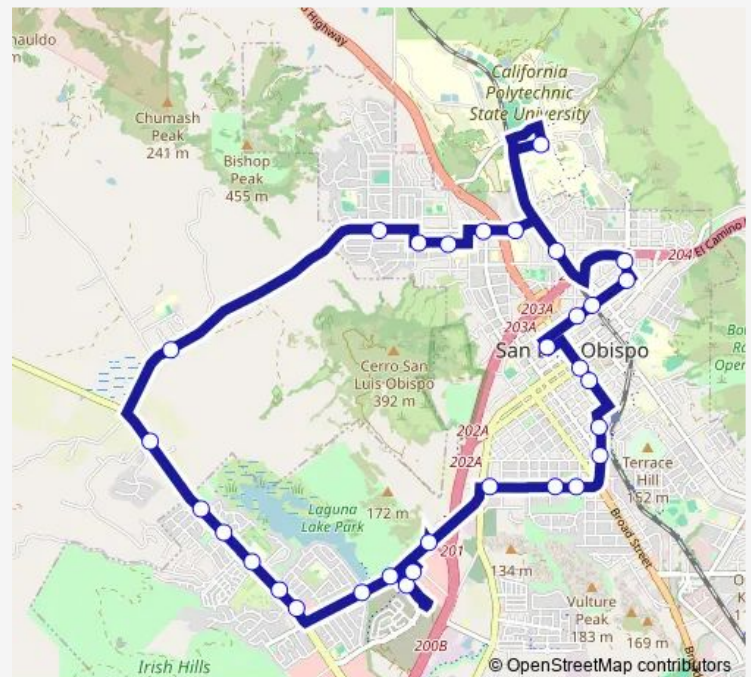

Lovr at Valle Vista (E)

Foothill at Narrow

Foothill at La Entrada

Route schedule

Downtown Transit Center — Downtown Transit Center

Monday 06:20-22:15

Tuesday 06:20-22:15

Wednesday 06:20-22:15

Thursday 06:20-22:15

Friday 06:20-22:15

Saturday 06:20-19:15

Sunday 06:20-19:15

Route info

Direction: Downtown Transit Center

Stops: 32

Trip Duration: 0 hour 55 min

3a — Promenade/Lovr/Cal Poly

Ramona at S. Tassajara

Ramona at Palomar

Foothill at Chorro (E)

Foothill at Casa

Kennedy Library (Cal Poly)

California at Stafford

Grand at Wilson

Mill at Park

Mill at Pepper (W)

Mill at Johnson (W)

Downtown Transit Center

3a Bus time schedules and route maps are available in an offline PDF at busmaps.com. Use the busmaps.com website to see live bus times, train schedule or subway schedule, and step-by-step directions for all public transit in San Luis Obispo