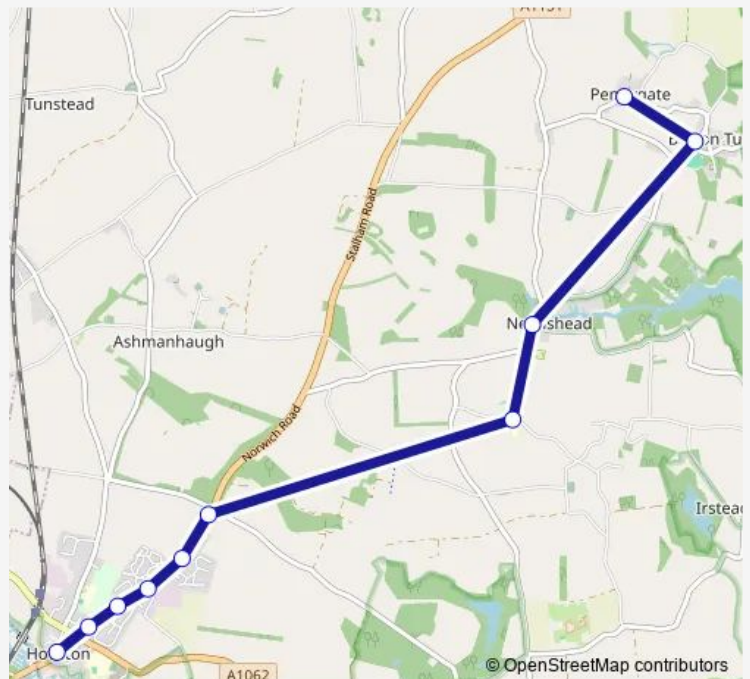

Bus 3A Barton Turf - Neatishead - Wroxham

[Go to website](#)

Direction

Roys Department Store — Farm

10 stops

[Open route schedule](#)

Roys Department Store

Horning Road

Route schedule

Roys Department Store — Farm

Monday —

Tuesday —

Wednesday 12:00

Thursday —

Friday —

Saturday —

Sunday —

Route info

Direction: Roys Department Store

Stops: 10

Trip Duration: 0 hour 15 min

3A — Barton Turf - Neatishead - Wroxham

Direction

Farm — Roys Department Store

10 stops

[Open route schedule](#)

Farm

bus shelter

White Horse

School

Long Lane

Grange Close