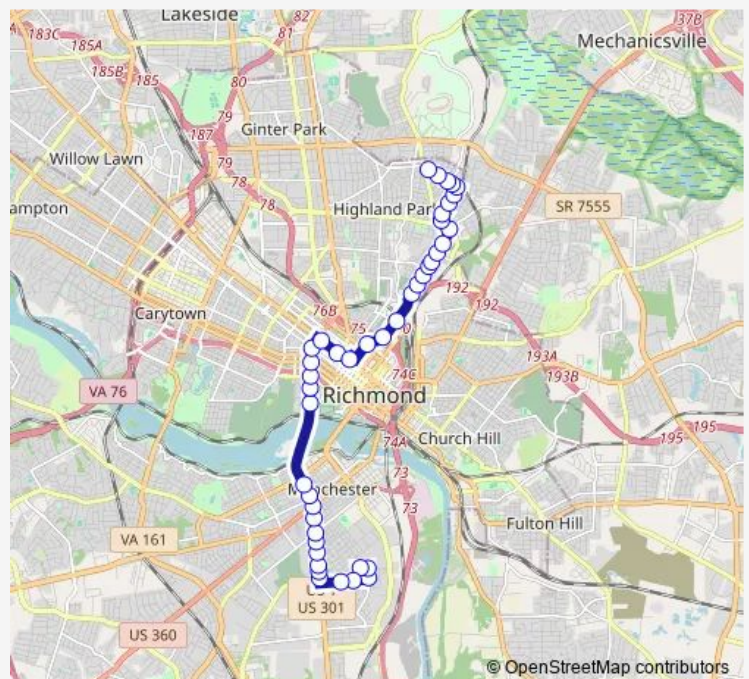

Bruce + 18th St

Harwood + 21st

Harwood & Keswick

Richmond HWY + Halifax

Richmond HWY + Gordon

Richmond HWY + Fairfax

Richmond HWY + Dinwiddie

Richmond HWY + Boston

Belvidere & Cary

Belvidere & Franklin

Broad + Henry

**Route schedule**

Lone + Harwood — Highland + Missouri

Monday 05:10-18:39

Tuesday 05:10-18:39

Wednesday 05:10-18:39

Thursday 05:10-18:39

Friday 05:10-18:39

Saturday 06:10-18:40

Sunday —

**Route info**

Direction: Lone + Harwood

Stops: 43

Trip Duration: 0 hour 35 min

3A — Highland Park/U.S. 1/Harwood

Broad + Adams

2nd & Broad

3rd & Jackson

5TH + North OF I 64 Underpass

5TH + Hospital

4TH + Trigg

4TH + Chestnut