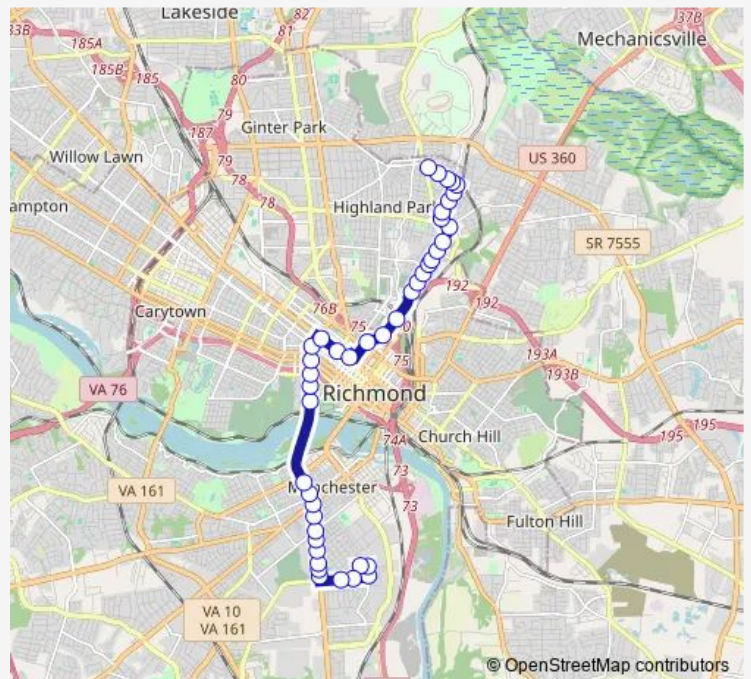

Bus 3a Highland Park/U.S. 1/Harwood

[Go to website](#)

Direction
 Lone + Harwood — Highland + Missouri
 43 stops
[Open route schedule](#)

- Lone + Harwood
- Lone + Bruce
- Bruce + 18th St
- Harwood + 21st
- Harwood & Keswick
- Richmond HWY + Halifax
- Richmond HWY + Gordon
- Richmond HWY + Fairfax
- Richmond HWY + Dinwiddie
- Richmond HWY + Boston
- Richmond HWY + Maury
- Richmond HWY + Stockton
- Cowardin & Hull
- Cowardin + Bainbridge
- Cowardin + Perry
- Belvidere + VA WAR Memorial
- Belvidere + Spring
- Belvidere + Byrd
- Belvidere & Cary
- Belvidere & Franklin
- Broad + Henry

Route schedule

Lone + Harwood — Highland + Missouri

Monday	05:10-18:39
Tuesday	05:10-18:39
Wednesday	05:10-18:39
Thursday	05:10-18:39
Friday	05:10-18:39
Saturday	06:10-18:40
Sunday	—

Route info

Direction: Lone + Harwood
 Stops: 43
 Trip Duration: 0 hour 41 min

3a — Highland Park/U.S. 1/Harwood

Broad + Adams

2nd & Broad

3rd & Jackson

5TH + North OF I 64 Underpass

5TH + Hospital

4TH + Trigg

4TH + Chestnut

Trip Duration: 0 hour 37 min

Belvidere + Holly

Cowardin + Semmes

Cowardin + Wall

Cowardin + Bainbridge

Cowardin + Hull

Richmond HWY + Stockton

Richmond HWY + Maury