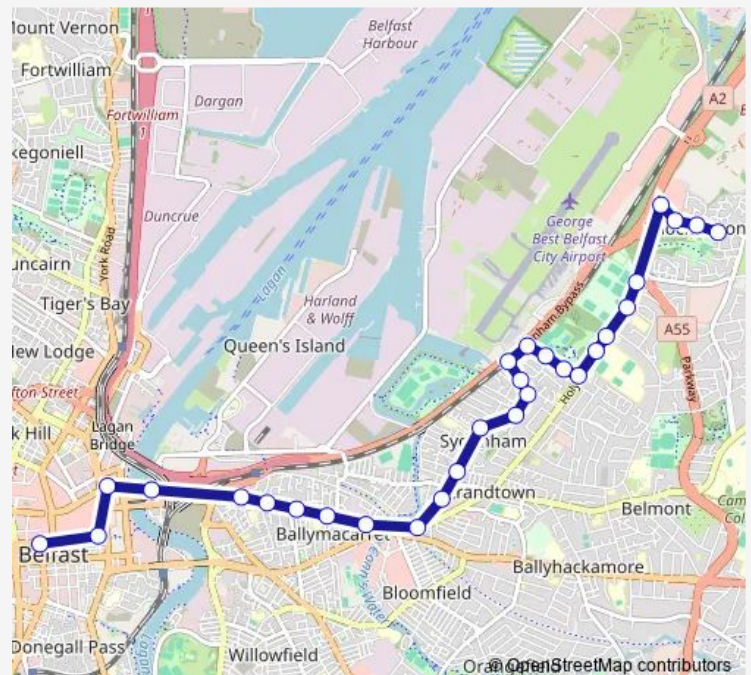

### Direction

Donegall Square West — School Court

29 stops

[Open route schedule](#)

Donegall Square West

Victoria Square Chichester Street

Queens Square

Station Street

### Route schedule

Donegall Square West — School Court

Monday 05:45-23:00

Tuesday 05:45-23:00

Wednesday 05:45-23:00

Thursday 05:45-23:00

Friday 05:45-23:00

Saturday 06:22-23:00

### Route info

Direction: Donegall Square West

Stops: 29

Trip Duration: 0 hour 28 min

3A — Knocknagoney - Hollywood Road - City Centre

Ashfield Boys

Ashfield Girls

Blanchflower Park

## Route schedule

School Court — Donegall Square West

Monday 06:08-22:35

Tuesday 06:08-22:35

Wednesday 06:08-22:35

Thursday 06:08-22:35

Friday 06:08-22:35

Saturday 06:40-22:33