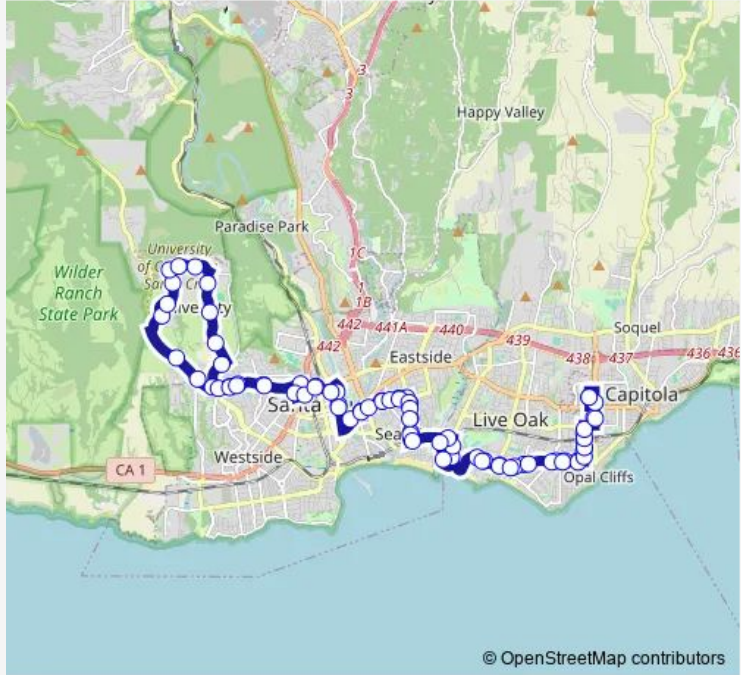

**Bus 3A Ucsc/Capitola Mall/Live Oak**

[Go to website](#)

**Direction**  
 Capitola Mall - Lane 1 — Capitola Mall - Lane 1  
 81 stops  
[Open route schedule](#)

- Capitola Mall - Lane 1
- 41st Ave (King's Plaza)
- 38th Ave (Blue & Gold)
- 38th Ave (Castle Mobile Estate)
- 38th Ave & Tranquility Ct
- Portola Dr & 37th Ave
- Portola Dr & 35th Ave
- Portola Dr & 30th Ave
- Portola Dr & Corcoran Ave
- Portola Dr & Clearwater Ct
- Portola Dr & 18th Ave
- E Cliff Dr (East Cliff Village)
- E Cliff Dr & 13th Ave
- 7th Ave & Bonnie
- 7th Ave & Dolores
- Eaton & 5th Ave
- Seabright Ave & Murray
- Seabright Ave & Hall
- Seabright Ave & Clinton
- Seabright Ave & Windsor
- Broadway & Seabright Ave

Route info  
 Direction: Capitola Mall - Lane 1  
 Stops: 81  
 Trip Duration: 1 hour 36 min

Broadway & Cayuga

Broadway & S Branciforte Ave

Broadway & Clay

Broadway & Riverside Ave

Front & Soquel Ave

River (River/Front Garage)

Mission & Sylvar

Highland Ave & Escalona Dr

High & Highland

High & Laurent

High & Moore

High & Cardiff

High & Bay Dr (Ucsc - Main Gate)

High & Western

Seabright Ave & Clinton

Seabright Ave & Logan

Murray & Seabright Ave

Lake Ave & Lago Ln

5th Ave (Harbormaster)

E Cliff Dr & 15th Ave

Portola Dr & 18th Ave

Portola Dr & 21st Ave