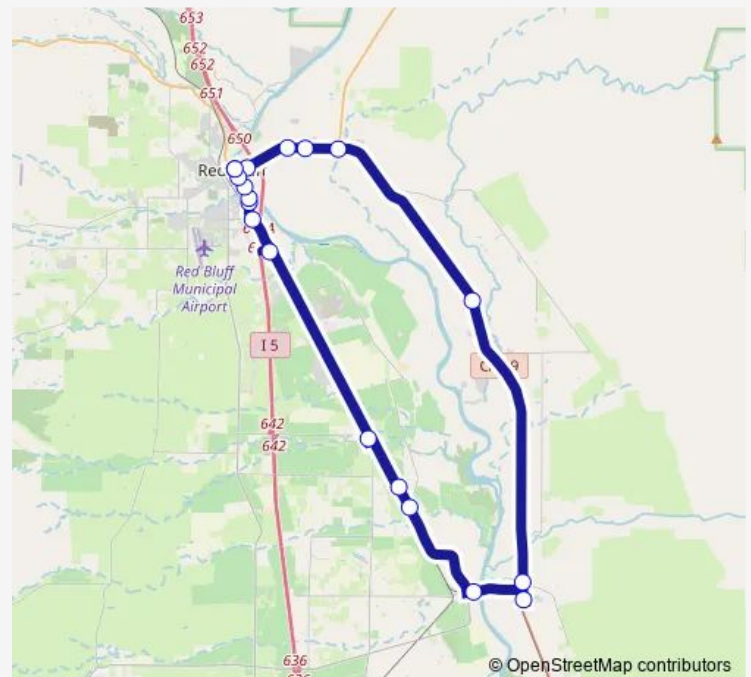

Direction

Bus & Ride / Rio & Walnut — Bus & Ride / Rio & Walnut

19 stops

[Open route schedule](#)

Bus & Ride / Rio & Walnut

Antelope & Gilmore

Bud's Jolly Kone

Frontier Village

Highway 36/99 Junction

Jill's Market

Mill Creek Center

99E & Grant

Tehama Museum

Gerber Market

Public Works - Gerber

Harvey's Market

Bus & Ride / Rio & Walnut — Bus & Ride / Rio & Walnut

Monday 07:10-17:30

Tuesday 07:10-17:30

Wednesday 07:10-17:30

Thursday 07:10-17:30

Friday 07:10-17:30

Saturday —

Sunday —

Route info

Direction: Bus & Ride / Rio & Walnut

Stops: 19

Trip Duration: 1 hour 10 min

3A — Regional - Red Bluff, Los Molinos, Gerber

3A Bus time schedules and route maps are available in an offline PDF at busmaps.com. Use the busmaps.com website to see live bus times, train schedule or subway schedule, and step-by-step directions for all public transit in Red Bluff