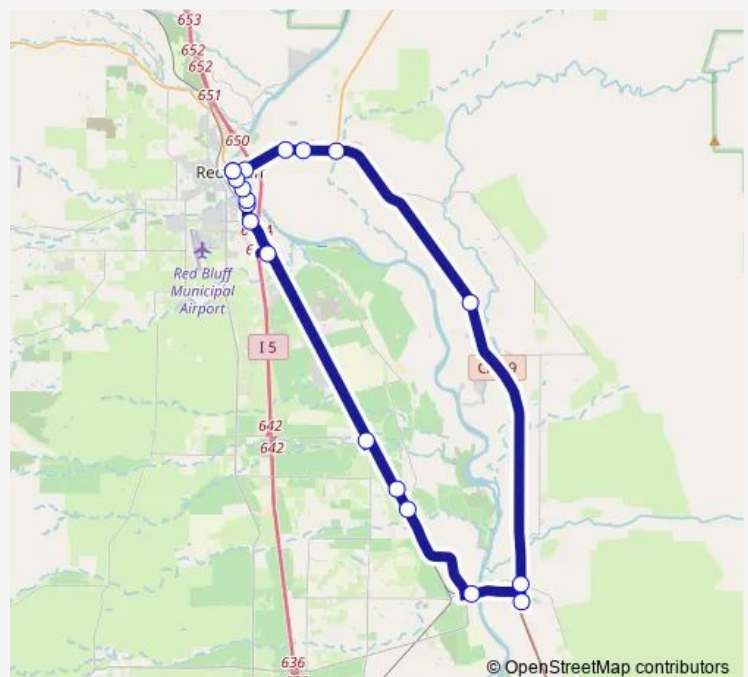

Direction

Bus & Ride / Rio & Walnut — Bus & Ride / Rio & Walnut

19 stops

[Open route schedule](#)

Bus & Ride / Rio & Walnut

Antelope & Gilmore

Bud's Jolly Kone

Frontier Village

Highway 36/99 Junction

Jill's Market

Mill Creek Center

99E & Grant

Tehama Museum

Gerber Market

Public Works - Gerber

Harvey's Market

Bus & Ride / Rio & Walnut — Bus & Ride / Rio & Walnut

Monday 07:10-17:30

Tuesday 07:10-17:30

Wednesday 07:10-17:30

Thursday 07:10-17:30

Friday 07:10-17:30

Saturday —

Sunday —

Route info

Direction: Bus & Ride / Rio & Walnut

Stops: 19

Trip Duration: 1 hour 10 min

3a — Regional - Red Bluff, Los Molinos, Gerber

3a Bus time schedules and route maps are available in an offline PDF at busmaps.com. Use the busmaps.com website to see live bus times, train schedule or subway schedule, and step-by-step directions for all public transit in Red Bluff