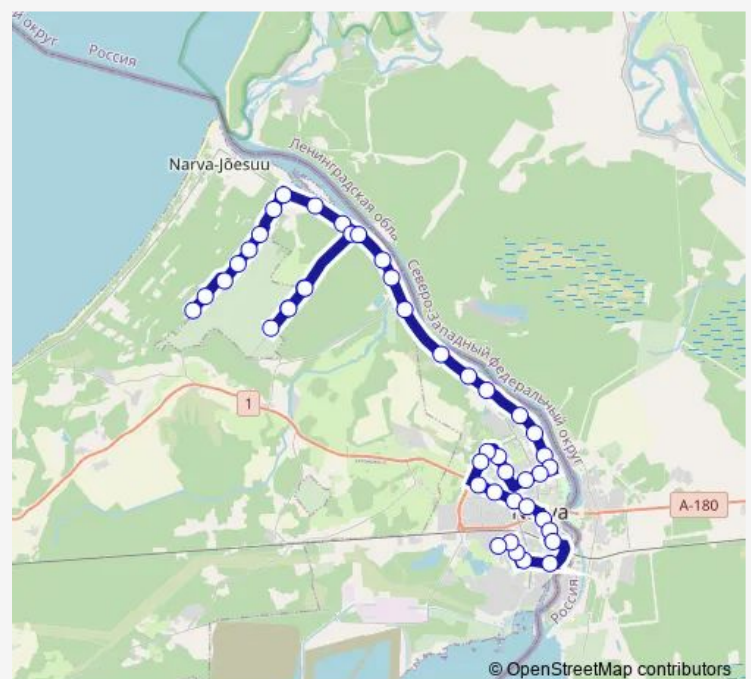

Thursday 11:55-18:00

Friday 11:55-18:00

Saturday 10:00-18:12

Sunday 10:00-18:12

Route info

Direction: Augametsa

Stops: 45

Trip Duration: 1 hour 6 min