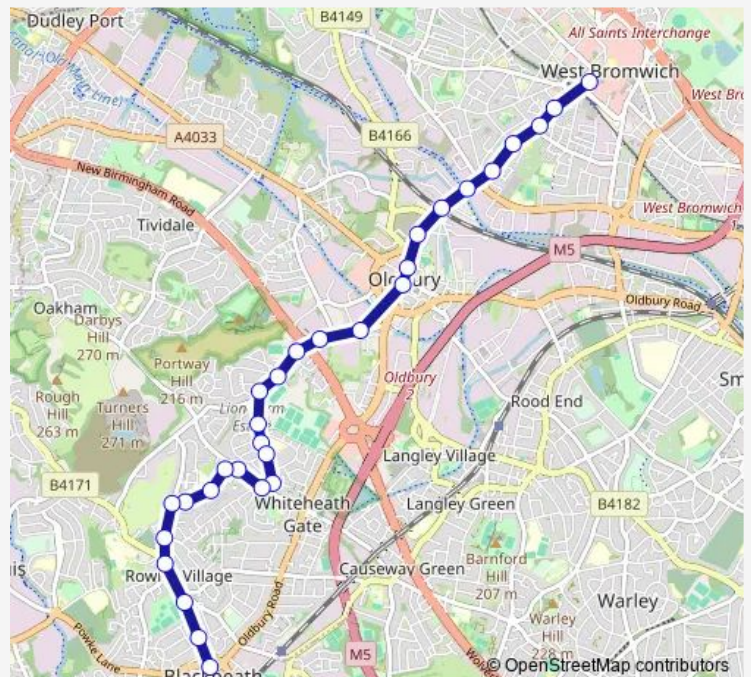

Lovett Ave

Shelsley Ave

Throne Rd Shops

Route schedule

West Bromwich Bus Station — Barclays Bank

Monday 06:55-19:15

Tuesday 06:55-19:15

Wednesday 06:55-19:15

Thursday 06:55-19:15

Friday 06:55-19:15

Saturday 07:27-19:07

Sunday —

Route info

Direction: West Bromwich Bus Station

Stops: 30

Trip Duration: 0 hour 30 min

■ 3A — West Bromwich - Blackheath via Oldbury

Throne Crescent

Rowley Hall School

Windsor Rd

Stuart Rd

Church Rd

Church Rd

Bell End

Route info

Direction: Barclays Bank

Stops: 28

Trip Duration: 0 hour 30 min

Bowater St

Victoria St

West Bromwich Bus Station

3A Bus time schedules and route maps are available in an offline PDF at busmaps.com. Use the busmaps.com website to see live bus times, train schedule or subway schedule, and step-by-step directions for all public transit in Oldbury