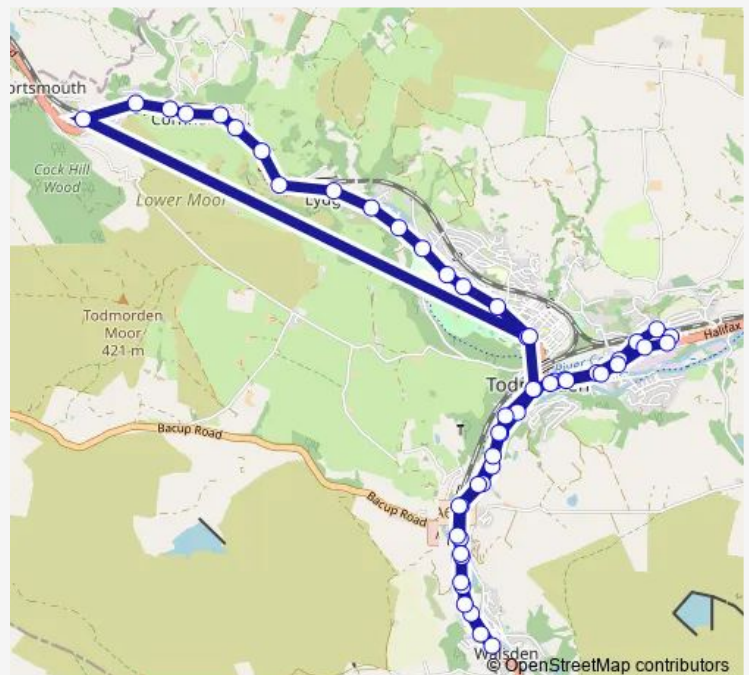

Route schedule

Todmorden J&I Sch — Todmorden Halifax Rd

Monday	15:00
Tuesday	15:05
Wednesday	15:05
Thursday	15:05
Friday	15:05
Saturday	—
Sunday	—

Route info

Direction: Todmorden J&I Sch

Stops: 52

Trip Duration: 0 hour 52 min

■ P95 — Walsden - Cornholme Primary School

Knowlwood Road

Shade School

Gauxholme Viaduct

Hollins Road

Monas Terrace

Granville Street

Walsden Station

Walsden Station

Granville Street

Monas Terrace

Hollins Road

Gauxholme Viaduct

Shade School

Knowlwood Road

Laneside Street

Stops: 41

Trip Duration: 0 hour 35 min

Centre Vale Park

Top Park Gates

Todmorden High Sch

Cross Lee Road

Orchan Road

Lydgate